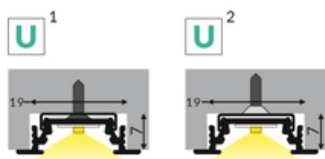

TOPMET LIGHT KŁOSOWICZ WIŚNIEWSKI sp. z o.o.

Ostrowska 354 | 61-312 Poznań | POLAND

tel.: +48 61 872 75 00

info@topmet.pl

pdf card generation date: 30.06.2026