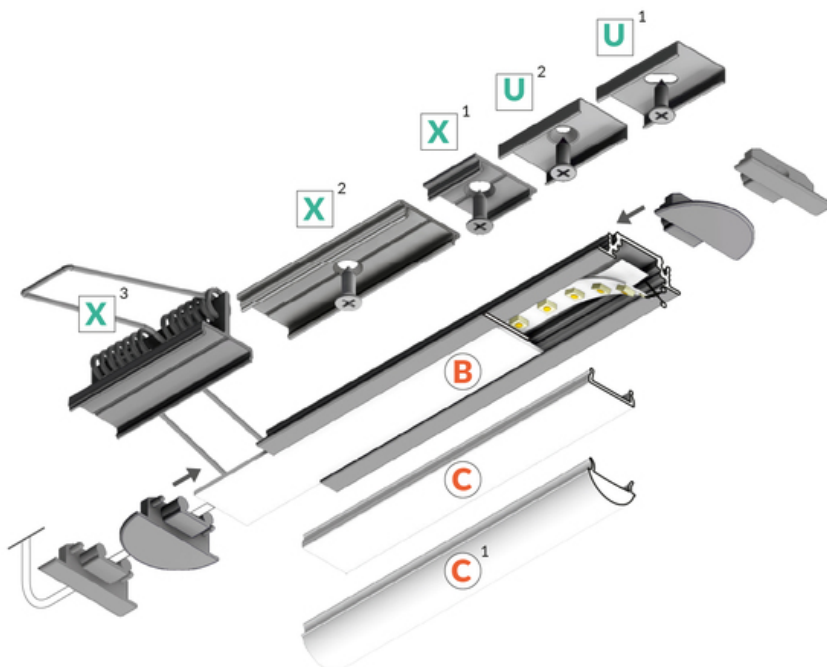

TOPMET LIGHT KŁOSOWICZ WIŚNIEWSKI sp. z o.o.

Ostrowska 354 | 61-312 Poznań | POLAND

tel.: +48 61 872 75 00

info@topmet.pl

pdf card generation date: 30.06.2026