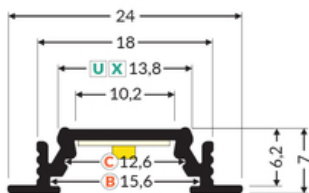

TOPMET LIGHT KŁOSOWICZ WIŚNIEWSKI sp. z o.o.

Ostrowska 354 | 61-312 Poznań | POLAND

tel.: +48 61 872 75 00

info@topmet.pl

pdf card generation date: 30.06.2026