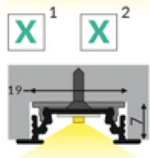

LED PROFILE GROOVE10 BC/UX 3000 WHITE PAINTED

RAL9003 /PLASTIC BAG

Recessed

Furniture

max 10 mm

- used mainly in furniture
- ceiling installation possible
- 7 types of diffusers

EU industrial designs

CE

Made in Poland

Buy product

TOPMET LIGHT KŁOSOWICZ WIŚNIEWSKI sp. z o.o.

Ostrowska 354 | 61-312 Poznań | POLAND

tel.: +48 61 872 75 00

info@topmet.pl

pdf card generation date: 30.06.2026