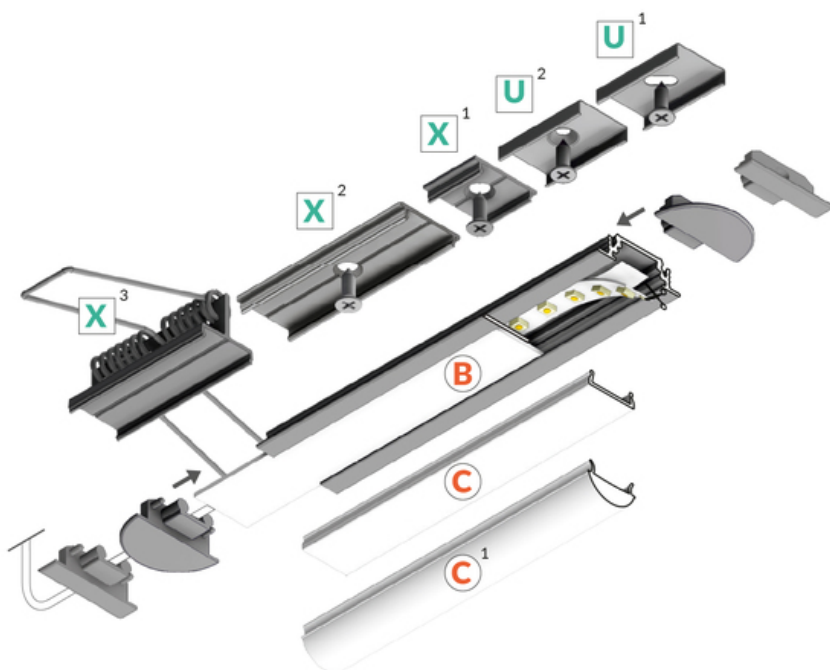

LED PROFILE GROOVE10 BC/UX 3000 RAW ALU.

Recessed

Furniture

max 10 mm

	<ul style="list-style-type: none"> • used mainly in furniture • ceiling installation possible • 7 types of diffusers 	 EU industrial designs  CE  Made in Poland	 Buy product
---	---	---	--

TOPMET LIGHT KŁOSOWICZ WIŚNIEWSKI sp. z o.o.

Ostrowska 354 | 61-312 Poznań | POLAND

tel.: +48 61 872 75 00

info@topmet.pl

pdf card generation date: 28.06.2026

Basic Informations

EAN: 5901597250449 Index: 76690000 Material: aluminium Color: raw aluminium Lenght [mm]: 3000 Weigh [kg]: 0.348 Net weight [kg]: 0.029 Country of origin: PL	Measurement unit: qty Product packaging dimensions [mm]: 3000 x 24 x 7 Bulk packing [qty]: 40 Master packaging type: Bulk Product with gross packaging weight [kg]: 13.92
---	---

AVAILABLE COLORS

AVAILABLE VARIANTS

1000 mm, 2000 mm, 3000 mm, 4050 mm

Matching elements

DIFFUSERS

MOUNTINGS

 <p>mounting plate U inox [500pcs] index: 76380000W</p>	 <p>mounting plate X [500pcs] index: 76260000W</p>	 <p>mounting plate U cone inox [500pcs] index: 76620000W</p>
 <p>mounting plate U cone inox [20pcs] index: 76620000</p>	 <p>mounting plate U inox [20pcs] index: 76380000</p>	 <p>mounting plate X [20pcs] index: 76260000</p>
 <p>mounting magnetic plate U inox [1pcs] index: 76999919</p>	 <p>mounting magnetic plate U inox [10pcs] index: 76999819</p>	

END CAPS

 <p>end cap GROOVE10 gen2 with hole grey [20pcs] index: 76980022</p>	 <p>end cap GROOVE10 gen2 with hole silver [20pcs] index: 76980040</p>	 <p>end cap GROOVE10 gen2 SQ with hole grey [20pcs] index: 76990022</p>
 <p>end cap GROOVE10 gen2 SQ with hole silver [20pcs] index: 76990040</p>	 <p>end cap GROOVE10 gen2 with hole grey [500pcs] index: 76980022W</p>	