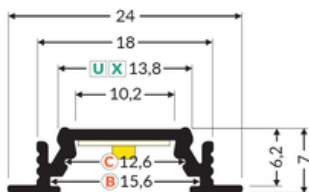

LED PROFILE GROOVE10 BC/UX 3000 RAW ALU.

Recessed

Furniture

max 10 mm

	<ul style="list-style-type: none"> • used mainly in furniture • ceiling installation possible • 7 types of diffusers 	 EU industrial designs  CE  Made in Poland	 Buy product
---	---	---	--

TOPMET LIGHT KŁOSOWICZ WIŚNIEWSKI sp. z o.o.

Ostrowska 354 | 61-312 Poznań | POLAND

tel.: +48 61 872 75 00

info@topmet.pl

pdf card generation date: 28.06.2026

Basic Informations

EAN: 5901597250449 Index: 76690000 Material: aluminium Color: raw aluminium Lenght [mm]: 3000 Weigh [kg]: 0.348 Net weight [kg]: 0.029 Country of origin: PL	Measurement unit: qty Product packaging dimensions [mm]: 3000 x 24 x 7 Bulk packing [qty]: 40 Master packaging type: Bulk Product with gross packaging weight [kg]: 13.92
---	---

AVAILABLE COLORS

AVAILABLE VARIANTS

1000 mm, 2000 mm, 3000 mm, 4050 mm

Matching elements

DIFFUSERS

MOUNTINGS

 <p>mounting plate U inox [500pcs] index: 76380000W</p>	 <p>mounting plate X [500pcs] index: 76260000W</p>	 <p>mounting plate U cone inox [500pcs] index: 76620000W</p>
 <p>mounting plate U cone inox [20pcs] index: 76620000</p>	 <p>mounting plate U inox [20pcs] index: 76380000</p>	 <p>mounting plate X [20pcs] index: 76260000</p>
 <p>mounting magnetic plate U inox [1pcs] index: 76999919</p>	 <p>mounting magnetic plate U inox [10pcs] index: 76999819</p>	