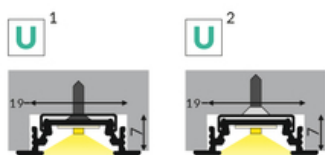

TOPMET LIGHT KŁOSOWICZ WIŚNIEWSKI sp. z o.o.

Ostrowska 354 | 61-312 Poznań | POLAND

tel.: +48 61 872 75 00

info@topmet.pl

pdf card generation date: 28.06.2026

Basic Informations

EAN: 5901597250449 Index: 76690000 Material: aluminium Color: raw aluminium Lenght [mm]: 3000 Weigh [kg]: 0.348 Net weight [kg]: 0.029 Country of origin: PL	Measurement unit: qty Product packaging dimensions [mm]: 3000 x 24 x 7 Bulk packing [qty]: 40 Master packaging type: Bulk Product with gross packaging weight [kg]: 13.92
---	---