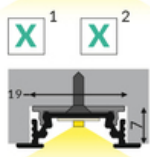

LED PROFILE GROOVE10 BC/UX 3000 RAW ALU.

Recessed

Furniture

max 10 mm

	<ul style="list-style-type: none"> • used mainly in furniture • ceiling installation possible • 7 types of diffusers 	 EU industrial designs  CE  Made in Poland	 Buy product
---	---	---	--