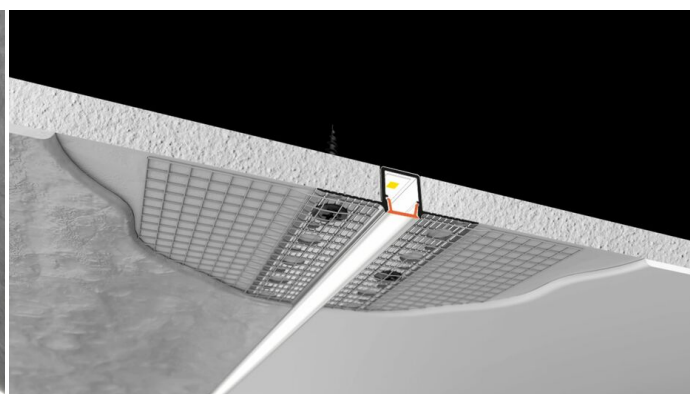

TOPMET LIGHT KŁOSOWICZ WIŚNIEWSKI sp. z o.o.

Ostrowska 354 | 61-312 Poznań | POLAND

tel.: +48 61 872 75 00

info@topmet.pl

pdf card generation date: 30.06.2026