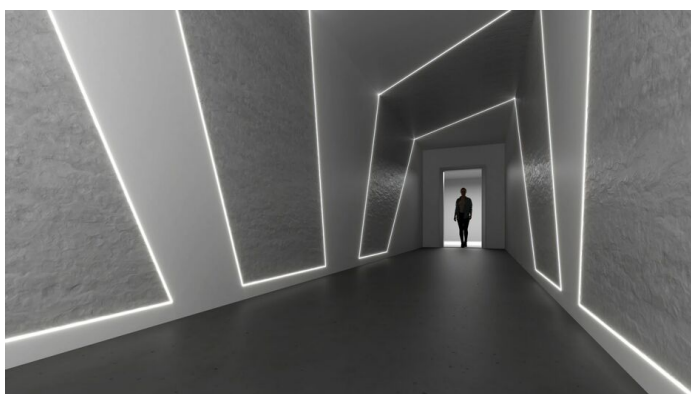

TOPMET LIGHT KŁOSOWICZ WIŚNIEWSKI sp. z o.o.

Ostrowska 354 | 61-312 Poznań | POLAND

tel.: +48 61 872 75 00

info@topmet.pl

pdf card generation date: 30.06.2026