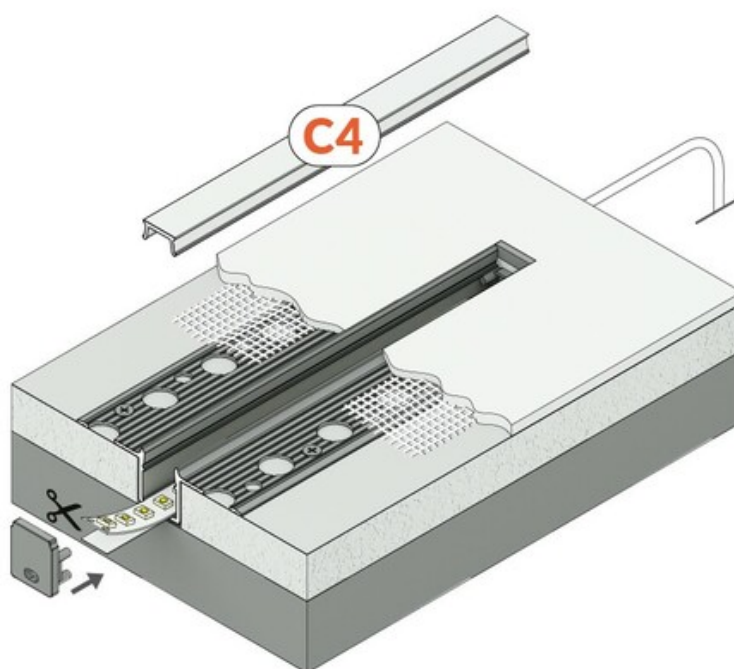

TOPMET LIGHT KŁOSOWICZ WIŚNIEWSKI sp. z o.o.

Ostrowska 354 | 61-312 Poznań | POLAND

tel.: +48 61 872 75 00

info@topmet.pl

pdf card generation date: 30.06.2026