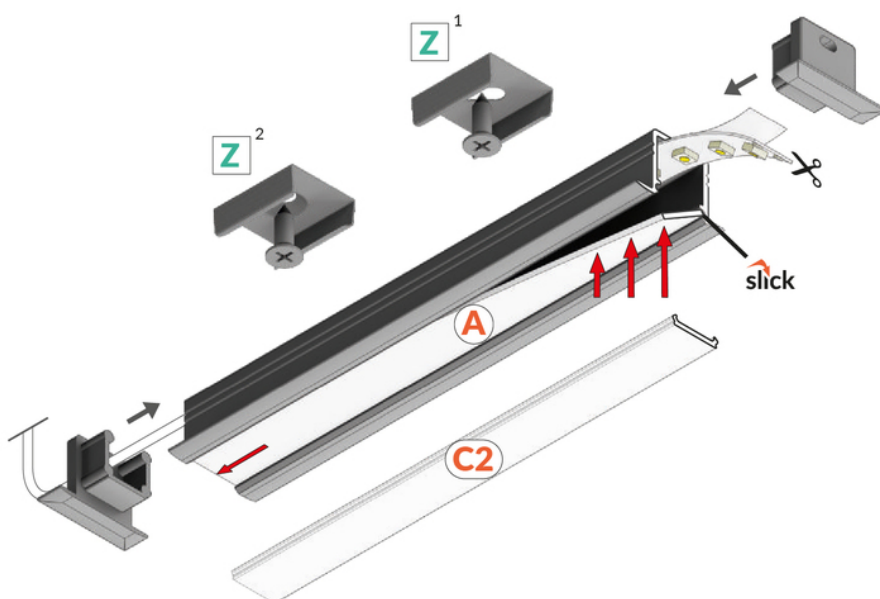

# LED PROFILE SMART-IN10 AC2/Z 4050 ANOD.

Furniture

max 10 mm

Recessed

	<ul style="list-style-type: none"> <li>• suitable for use in plasterboards - does not affect the structure of the board</li> <li>• used also in furniture</li> <li>• continuous line of light (when using LED strip 120 P/m and opal diffuser)</li> <li>• Slick socket</li> <li>• miniature dimensions</li> </ul>	<ul style="list-style-type: none"> <li> EU industrial designs</li> <li> CE</li> <li> Made in Poland</li> </ul>	 <p>Buy product</p>
---	---	---	--

## AVAILABLE VARIANTS

1000 mm, 2000 mm, 3000 mm, 4050 mm