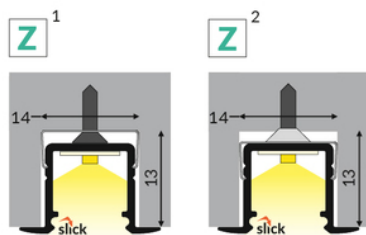

# LED PROFILE SMART-IN10 AC2/Z 4050 ANOD.

Furniture

max 10 mm

Recessed

	<ul style="list-style-type: none"> <li>• suitable for use in plasterboards - does not affect the structure of the board</li> <li>• used also in furniture</li> <li>• continuous line of light (when using LED strip 120 P/m and opal diffuser)</li> <li>• Slick socket</li> <li>• miniature dimensions</li> </ul>	<ul style="list-style-type: none"> <li> EU industrial designs</li> <li> CE</li> <li> Made in Poland</li> </ul>	 <p>Buy product</p>
---	---	---	--