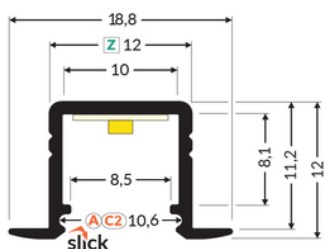

# LED PROFILE SMART-IN10 AC2/Z 4050 ANOD.

Furniture

max 10 mm

Recessed

	<ul style="list-style-type: none"> <li>• suitable for use in plasterboards - does not affect the structure of the board</li> <li>• used also in furniture</li> <li>• continuous line of light (when using LED strip 120 P/m and opal diffuser)</li> <li>• Slick socket</li> <li>• miniature dimensions</li> </ul>	<ul style="list-style-type: none"> <li> EU industrial designs</li> <li> CE</li> <li> Made in Poland</li> </ul>	 <p>Buy product</p>
---	---	---	--

## Basic Informations

<p>EAN: 5901597251903 Index: E3040020 Material: aluminium Color: anodized Length [mm]: 4050 Weight [kg]: 0.417 Net weight [kg]: 0.012 Country of origin: PL</p>	<p>Measurement unit: qty Product packaging dimensions [mm]: 4050 x 18,8 x 12 Bulk packing [qty]: 40 Master packaging type: Bulk Product with gross packaging weight [kg]: 16.68</p>
---	---

## AVAILABLE VARIANTS

1000 mm, 2000 mm, 3000 mm, 4050 mm