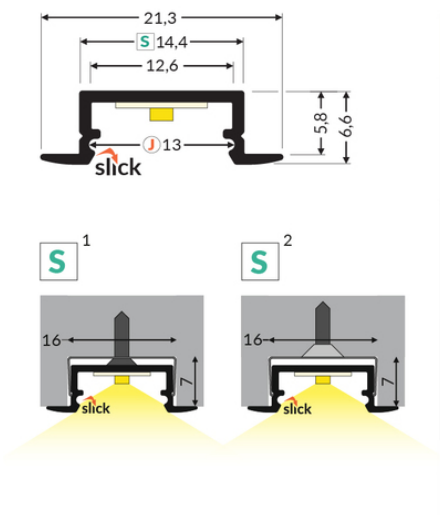

## Basic Informations

EAN: 5901597249269

Index: C8040001

Material: aluminium

Color: white painted

Lenght [mm]: 4050

Weigh [kg]: 0.371

Net weight [kg]: 0.006