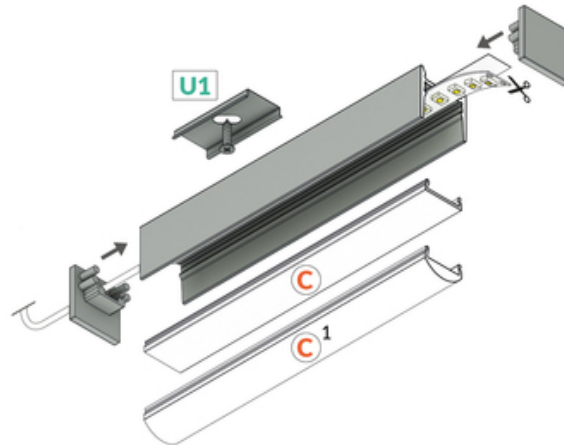

LED PROFILE COZY12 C/U1 4050 WHITE PAINTED RAL9003 /PLASTIC BAG

Surface

Furniture

max 12 mm

EU industrial designs

CE

Made in Poland

Buy product

Basic Informations

Material: aluminium Color: white painted Length [mm]: 4050 Country of origin: PL	Measurement unit: qty Bulk packing [qty]: 10 Master packaging type: Bulk
---	--

AVAILABLE COLORS

AVAILABLE VARIANTS

2000 mm, 4050 mm, 1000 mm, 3000 mm

Matching elements

DIFFUSERS

END CAPS

end cap COZY12 white
[20pcs]

index: L7999901

MOUNTING PLATES

mounting plate U1 inox
[20pcs]