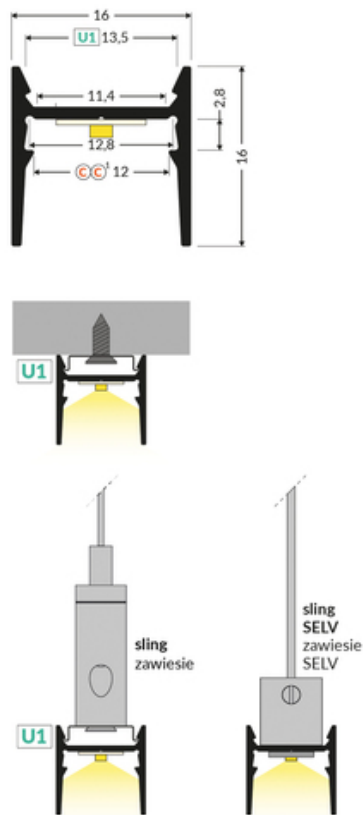

LED PROFILE COZY12 C/U1 4050 WHITE PAINTED RAL9003 /PLASTIC BAG

Surface

Furniture

max 12 mm

EU industrial designs

CE

Made in Poland

Buy product

Basic Informations

Material: aluminium Color: white painted Length [mm]: 4050 Country of origin: PL	Measurement unit: qty Bulk packing [qty]: 10 Master packaging type: Bulk
---	--

AVAILABLE COLORS

AVAILABLE VARIANTS

2000 mm, 4050 mm, 1000 mm, 3000 mm

Matching elements

DIFFUSERS

END CAPS

end cap COZY12 white
[20pcs]

index: L7999901

MOUNTING PLATES

mounting plate U1 inox
[20pcs]