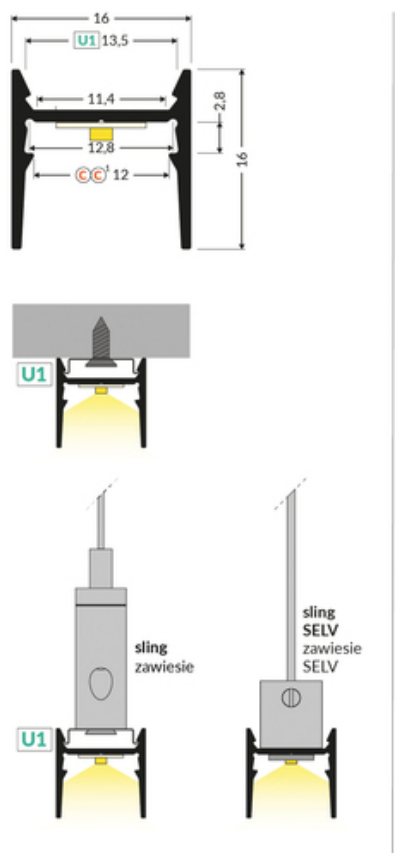

LED PROFILE COZY12 C/U1 4050 ANOD.

Furniture

max 12 mm

Surface

	<ul style="list-style-type: none">  EU industrial designs  CE  Made in Poland 	 <p style="text-align: center;">Buy product</p>
---	---	--

TOPMET LIGHT KŁOSOWICZ WIŚNIEWSKI sp. z o.o.

Ostrowska 354 | 61-312 Poznań | POLAND

tel.: +48 61 872 75 00

info@topmet.pl

pdf card generation date: 28.06.2026

Basic Informations

Material: aluminium Color: anodized Length [mm]: 4050 Weight [kg]: 0.573 Country of origin: PL	Measurement unit: qty Bulk packing [qty]: 40 Master packaging type: Bulk Product with gross packaging weight [kg]: 22.92
--	---