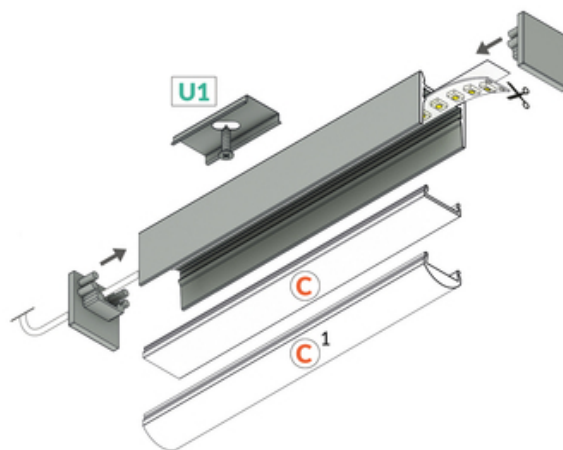

LED PROFILE COZY12 C/U1 4050 ANOD.

Furniture

max 12 mm

Surface

	<ul style="list-style-type: none">  EU industrial designs  CE  Made in Poland 	 <p style="text-align: center;">Buy product</p>
---	---	--

TOPMET LIGHT KŁOSOWICZ WIŚNIEWSKI sp. z o.o.

Ostrowska 354 | 61-312 Poznań | POLAND

tel.: +48 61 872 75 00

info@topmet.pl

pdf card generation date: 28.06.2026

Basic Informations

Material: aluminium Color: anodized Length [mm]: 4050 Weight [kg]: 0.573 Country of origin: PL	Measurement unit: qty Bulk packing [qty]: 40 Master packaging type: Bulk Product with gross packaging weight [kg]: 22.92
--	---