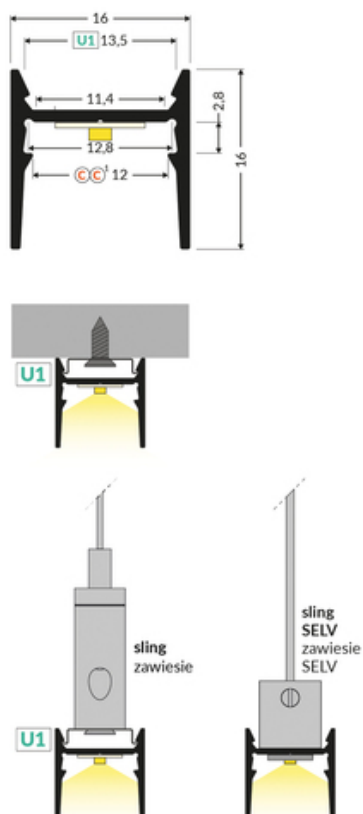

# LED PROFILE COZY12 C/U1 4050 RAW ALU.

Surface

Furniture

max 12 mm

	 CE  EU industrial designs  Made in Poland	 Buy product
--	---	-----------------

## Basic Informations

Material: aluminium Color: raw aluminium Length [mm]: 4050 Weight [kg]: 0.591 Country of origin: PL	Measurement unit: qty Bulk packing [qty]: 40 Master packaging type: Bulk Product with gross packaging weight [kg]: 23.64
---	---

## AVAILABLE VARIANTS

2000 mm, 4050 mm, 1000 mm, 3000 mm