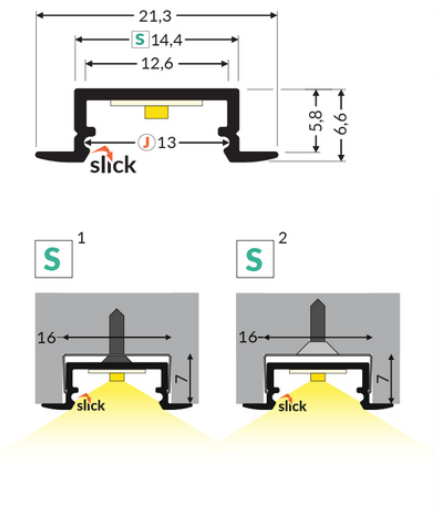

LED PROFILE BEGTIN12 J/S 4050 BLACK ANOD. /PLASTIC BAG

Recessed

Furniture

	<ul style="list-style-type: none"> • light weight, budget profile • used mainly in furniture • Slick socket 	<ul style="list-style-type: none">  EU industrial designs  CE  Made in Poland 	 <p>Buy product</p>
---	--	---	--

Basic Informations

EAN: 5901597249276
 Index: C8040021
 Material: aluminium
 Color: black anodized
 Length [mm]: 4050
 Weight [kg]: 0.336
 Net weight [kg]: 0.024
 Country of origin: PL

Measurement unit: qty
 Product packaging dimensions [mm]: 4050 x 21,3 x 6,6
 Bulk packing [qty]: 10
 Master packaging type: Bulk
 Product with gross packaging weight [kg]: 3.36

AVAILABLE COLORS

AVAILABLE VARIANTS

1000 mm, 2000 mm, 3000 mm, 4050 mm

Matching elements

DIFFUSERS

END CAPS

MOUNTING PLATES