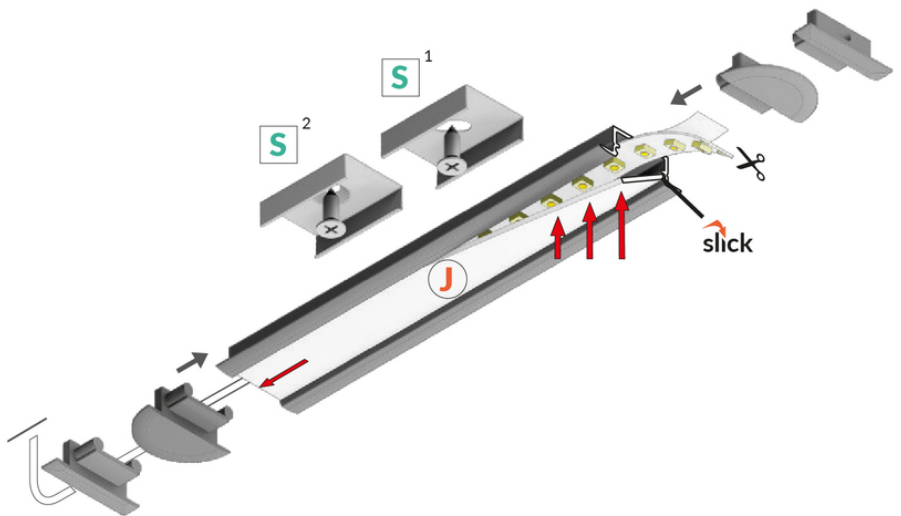

LED PROFILE BEGTIN12 J/S 4050 BLACK ANOD. /PLASTIC BAG

Recessed

Furniture

	<ul style="list-style-type: none"> • light weight, budget profile • used mainly in furniture • Slick socket 	<ul style="list-style-type: none">  EU industrial designs  CE  Made in Poland 	 <p>Buy product</p>
---	--	---	--

Basic Informations

EAN: 5901597249276
 Index: C8040021
 Material: aluminium
 Color: black anodized
 Length [mm]: 4050
 Weight [kg]: 0.336
 Net weight [kg]: 0.024
 Country of origin: PL

Measurement unit: qty
 Product packaging dimensions [mm]: 4050 x 21,3 x 6,6
 Bulk packing [qty]: 10
 Master packaging type: Bulk
 Product with gross packaging weight [kg]: 3.36

AVAILABLE COLORS

AVAILABLE VARIANTS

1000 mm, 2000 mm, 3000 mm, 4050 mm

Matching elements

DIFFUSERS

END CAPS

MOUNTING PLATES