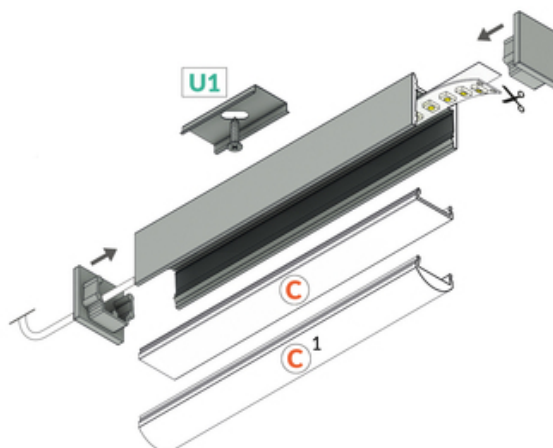

LED PROFILE LEVEL12 C/U1 4050 WHITE PAINTED RAL9003 /PLASTIC BAG

Surface

Furniture

max 12 mm

CE

EU industrial designs

Made in Poland

Buy product

Basic Informations

Material: aluminium Color: white painted Length [mm]: 4050 Weight [kg]: 0.677 Country of origin: PL	Measurement unit: qty Bulk packing [qty]: 10 Master packaging type: Bulk Product with gross packaging weight [kg]: 6.77
---	--

AVAILABLE COLORS

 <p>LED profile LEVEL12 C/U1 4050 anod. L8000420</p>	 <p>LED profile LEVEL12 C/U1 4050 raw alu. L8000400</p>	 <p>LED profile LEVEL12 C/U1 4050 black anod. /plastic bag L8000421</p>
---	--	--

END CAPS

end cap LEVEL12 white
[20pcs]
index: L8999901

MOUNTING PLATES

mounting plate U1 inox
[20pcs]
index: J6999819