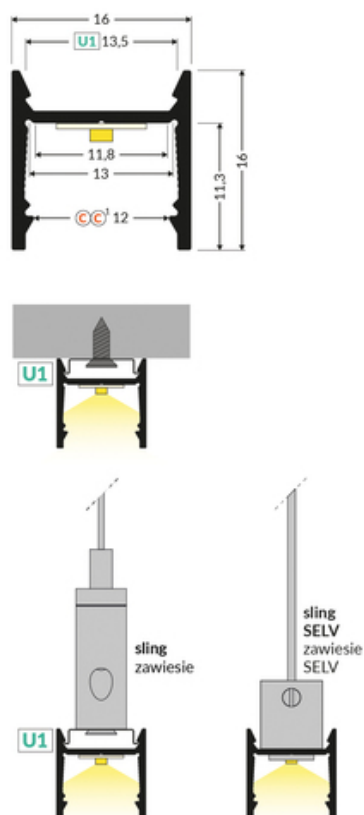

LED PROFILE LEVEL12 C/U1 4050 WHITE PAINTED RAL9003 /PLASTIC BAG

Surface

Furniture

max 12 mm

CE

EU industrial designs

Made in Poland

Buy product

Basic Informations

Material: aluminium Color: white painted Length [mm]: 4050 Weight [kg]: 0.677 Country of origin: PL	Measurement unit: qty Bulk packing [qty]: 10 Master packaging type: Bulk Product with gross packaging weight [kg]: 6.77
---	--

AVAILABLE COLORS

 <p>LED profile LEVEL12 C/U1 4050 anod. L8000420</p>	 <p>LED profile LEVEL12 C/U1 4050 raw alu. L8000400</p>	 <p>LED profile LEVEL12 C/U1 4050 black anod. /plastic bag L8000421</p>
---	--	--

END CAPS

end cap LEVEL12 white
[20pcs]
index: L8999901

MOUNTING PLATES

mounting plate U1 inox
[20pcs]
index: J6999819