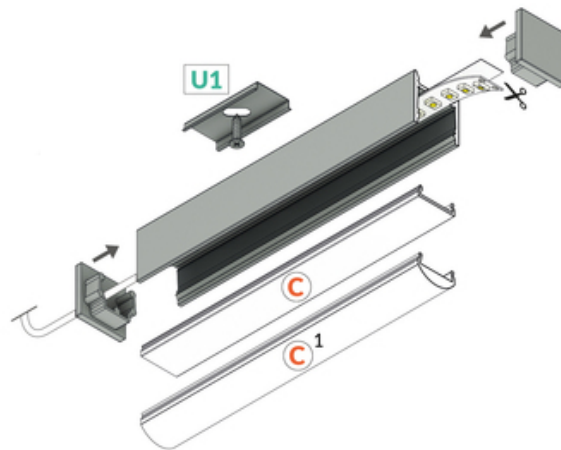

# LED PROFILE LEVEL12 C/U1 4050 RAW ALU.

Surface

Furniture

max 12 mm

	 <p>EU industrial designs</p>  <p>CE</p>  <p>PL Made in Poland</p>	 <p>Buy product</p>
---	---	--

## Basic Informations

Material: aluminium Color: raw aluminium Length [mm]: 4050 Weight [kg]: 0.628 Country of origin: PL	Measurement unit: qty Bulk packing [qty]: 40 Master packaging type: Bulk
---	--

## AVAILABLE COLORS

 <p>LED profile LEVEL12 C/U1 4050 anod. L8000420</p>	 <p>LED profile LEVEL12 C/U1 4050 white painted RAL9003 /plastic bag L8000401</p>	 <p>LED profile LEVEL12 C/U1 4050 black anod. /plastic bag L8000421</p>
---	--	--

## AVAILABLE VARIANTS

2000 mm, 4050 mm, 1000 mm, 3000 mm