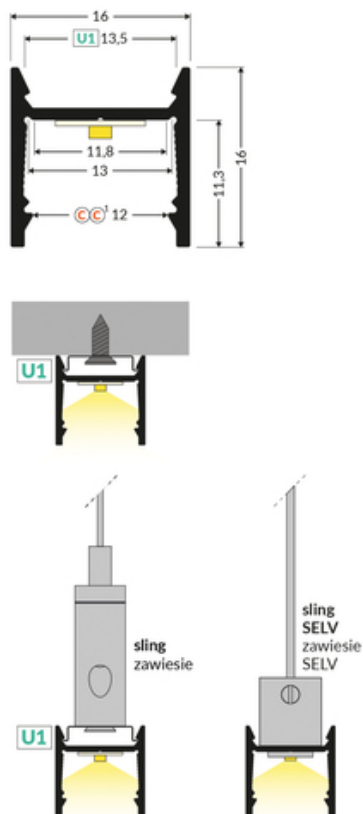

# LED PROFILE LEVEL12 C/U1 4050 RAW ALU.

Surface

Furniture

max 12 mm

	 <p>EU industrial designs</p>  <p>CE</p>  <p>PL Made in Poland</p>	 <p>Buy product</p>
---	---	--

## Basic Informations

Material: aluminium Color: raw aluminium Length [mm]: 4050 Weight [kg]: 0.628 Country of origin: PL	Measurement unit: qty Bulk packing [qty]: 40 Master packaging type: Bulk
---	--

## AVAILABLE VARIANTS

2000 mm, 4050 mm, 1000 mm, 3000 mm