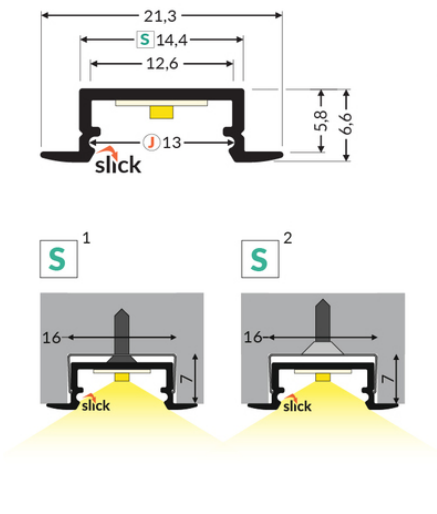

LED PROFILE BEGTIN12 J/S 4050 RAW ALU.

Recessed

Furniture

	<ul style="list-style-type: none">• light weight, budget profile• used mainly in furniture• Slick socket	<p> EU industrial designs</p> <p> CE</p> <p> Made in Poland</p>	 <p>Buy product</p>
-----------------------------------------------------------------------------------	------------------------------------------------------------------------------------------------------------------------------------------	--------------------------------------------------------------------------------------------------------------------------------------------------------------------------------------------------------------------------------------------------------------------------------------------------------------------	--------------------------------------------------------------------------------------------------------

Basic Informations

EAN: 5901597249245
 Index: C8040000
 Material: aluminium
 Color: raw aluminium
 Length [mm]: 4050
 Weight [kg]: 0.312
 Net weight [kg]: 0.024
 Country of origin: PL

Measurement unit: qty
 Product packaging dimensions [mm]: 4050 x 21,3 x 6,6
 Bulk packing [qty]: 40
 Master packaging type: Bulk
 Product with gross packaging weight [kg]: 12.48

AVAILABLE COLORS

AVAILABLE VARIANTS

1000 mm, 2000 mm, 3000 mm, 4050 mm

Matching elements

DIFFUSERS

MOUNTINGS

END CAPS