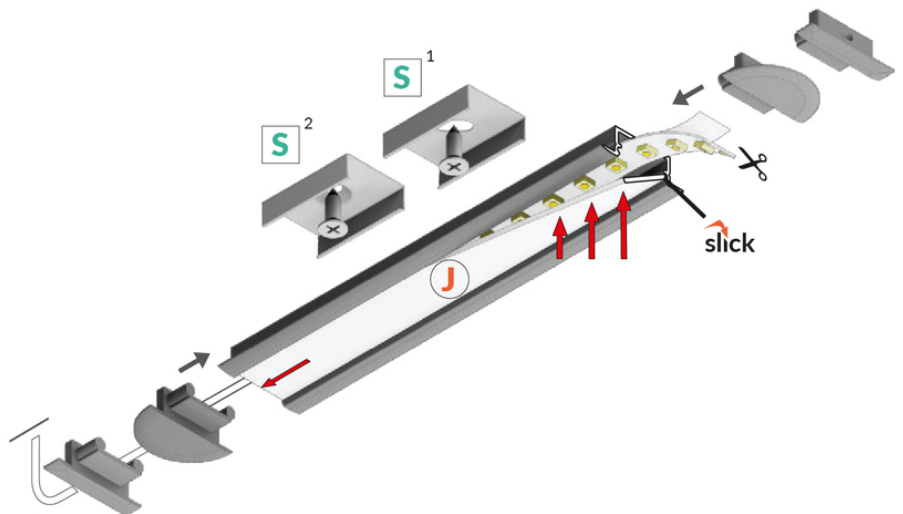

LED PROFILE BEGTIN12 J/S 4050 RAW ALU.

Recessed

Furniture

	<ul style="list-style-type: none">• light weight, budget profile• used mainly in furniture• Slick socket	<p> EU industrial designs</p> <p> CE</p> <p> Made in Poland</p>	 <p>Buy product</p>
-----------------------------------------------------------------------------------	------------------------------------------------------------------------------------------------------------------------------------------	--------------------------------------------------------------------------------------------------------------------------------------------------------------------------------------------------------------------------------------------------------------------------------------------------------------------	--------------------------------------------------------------------------------------------------------

Basic Informations

EAN: 5901597249245
 Index: C8040000
 Material: aluminium
 Color: raw aluminium
 Length [mm]: 4050
 Weight [kg]: 0.312
 Net weight [kg]: 0.024
 Country of origin: PL

Measurement unit: qty
 Product packaging dimensions [mm]: 4050 x 21,3 x 6,6
 Bulk packing [qty]: 40
 Master packaging type: Bulk
 Product with gross packaging weight [kg]: 12.48

AVAILABLE COLORS

AVAILABLE VARIANTS

1000 mm, 2000 mm, 3000 mm, 4050 mm

Matching elements

DIFFUSERS

MOUNTINGS

END CAPS