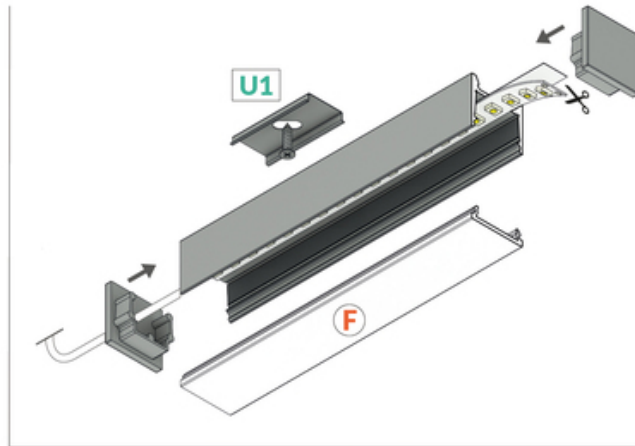

LED PROFILE HOOD14 F/U1 4050 BLACK ANOD. /PLASTIC BAG

Surface

Furniture

max 14 mm

	<ul style="list-style-type: none">  EU industrial designs  CE  Made in Poland 	 <p style="text-align: center;">Buy product</p>
---	---	--

Basic Informations

Material: aluminium Color: black anodized Length [mm]: 4050 Weight [kg]: 0.663 Country of origin: PL	Measurement unit: qty Bulk packing [qty]: 10 Master packaging type: Bulk Product with gross packaging weight [kg]: 6.63
--	--