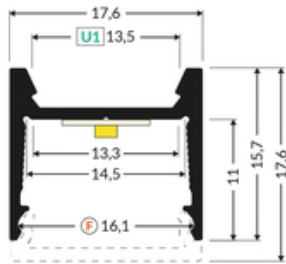

LED PROFILE HOOD14 F/U1 4050 BLACK ANOD. /PLASTIC BAG

Surface

Furniture

max 14 mm

	<ul style="list-style-type: none">  EU industrial designs  CE  Made in Poland 	 <p style="text-align: center;">Buy product</p>
---	---	--

Basic Informations

Material: aluminium Color: black anodized Length [mm]: 4050 Weight [kg]: 0.663 Country of origin: PL	Measurement unit: qty Bulk packing [qty]: 10 Master packaging type: Bulk Product with gross packaging weight [kg]: 6.63
--	--