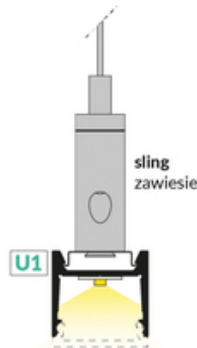

LED PROFILE HOOD14 F/U1 4050 BLACK ANOD. /PLASTIC BAG

Surface

Furniture

max 14 mm

	<ul style="list-style-type: none">  EU industrial designs  CE  Made in Poland 	 <p style="text-align: center;">Buy product</p>
---	---	--

Basic Informations

Material: aluminium Color: black anodized Length [mm]: 4050 Weight [kg]: 0.663 Country of origin: PL	Measurement unit: qty Bulk packing [qty]: 10 Master packaging type: Bulk Product with gross packaging weight [kg]: 6.63
--	--