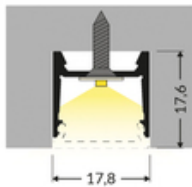

LED PROFILE HOOD14 F/U1 4050 BLACK ANOD. /PLASTIC BAG

Surface

Furniture

max 14 mm

	<ul style="list-style-type: none">  EU industrial designs  CE  Made in Poland 	 <p style="text-align: center;">Buy product</p>
---	---	--

Basic Informations

Material: aluminium Color: black anodized Length [mm]: 4050 Weight [kg]: 0.663 Country of origin: PL	Measurement unit: qty Bulk packing [qty]: 10 Master packaging type: Bulk Product with gross packaging weight [kg]: 6.63
--	--