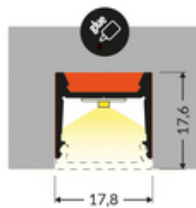

LED PROFILE HOOD14 F/U1 4050 BLACK ANOD. /PLASTIC BAG

Surface

Furniture

max 14 mm

	<ul style="list-style-type: none">  EU industrial designs  CE  Made in Poland 	 <p style="text-align: center;">Buy product</p>
---	---	--

Basic Informations

Material: aluminium Color: black anodized Length [mm]: 4050 Weight [kg]: 0.663 Country of origin: PL	Measurement unit: qty Bulk packing [qty]: 10 Master packaging type: Bulk Product with gross packaging weight [kg]: 6.63
--	--