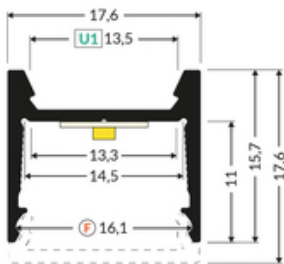

# LED PROFILE HOOD14 F/U1 4050 WHITE PAINTED RAL9003 /PLASTIC BAG

Furniture

max 14 mm

Surface

EU industrial designs

CE

Made in Poland

Buy product

## Basic Informations

Material: aluminium Color: white painted Length [mm]: 4050 Weight [kg]: 0.725 Country of origin: PL	Measurement unit: qty Bulk packing [qty]: 10 Master packaging type: Bulk Product with gross packaging weight [kg]: 7.25
---	--

## AVAILABLE VARIANTS

2000 mm, 4050 mm, 1000 mm, 3000 mm