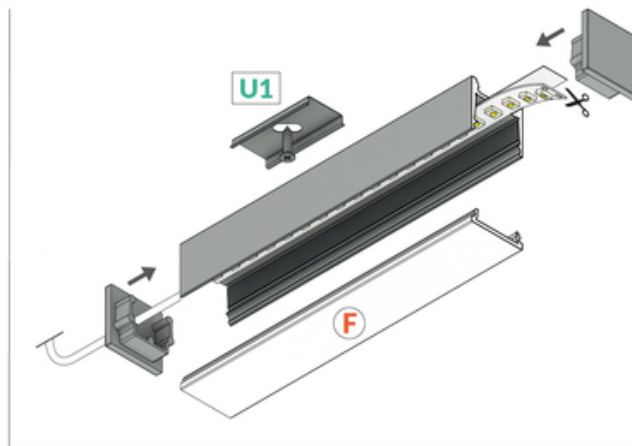

## Basic Informations

Material: aluminium Color: white painted Length [mm]: 4050 Weight [kg]: 0.725 Country of origin: PL	Measurement unit: qty Bulk packing [qty]: 10 Master packaging type: Bulk Product with gross packaging weight [kg]: 7.25
---	--

## AVAILABLE VARIANTS

2000 mm, 4050 mm, 1000 mm, 3000 mm