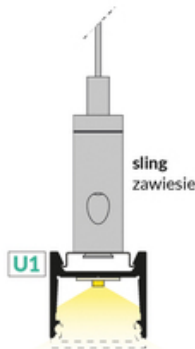

# LED PROFILE HOOD14 F/U1 4050 WHITE PAINTED RAL9003 /PLASTIC BAG

Furniture

max 14 mm

Surface

EU industrial designs

CE

Made in Poland

Buy product