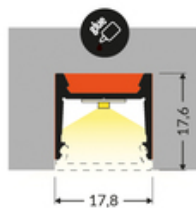

# LED PROFILE HOOD14 F/U1 4050 WHITE PAINTED RAL9003 /PLASTIC BAG

Furniture

max 14 mm

Surface

EU industrial designs

CE

Made in Poland

Buy product

## Basic Informations

Material: aluminium Color: white painted Length [mm]: 4050 Weight [kg]: 0.725 Country of origin: PL	Measurement unit: qty Bulk packing [qty]: 10 Master packaging type: Bulk Product with gross packaging weight [kg]: 7.25
---	--