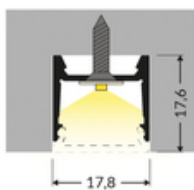

# LED PROFILE HOOD14 F/U1 4050 WHITE PAINTED RAL9003 /PLASTIC BAG

Furniture

max 14 mm

Surface

EU industrial designs

CE

Made in Poland

Buy product

## Basic Informations

Material: aluminium Color: white painted Length [mm]: 4050 Weight [kg]: 0.725 Country of origin: PL	Measurement unit: qty Bulk packing [qty]: 10 Master packaging type: Bulk Product with gross packaging weight [kg]: 7.25
---	--