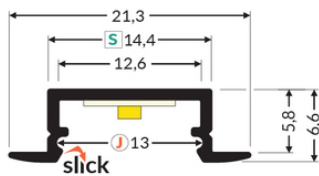

TOPMET LIGHT KŁOSOWICZ WIŚNIEWSKI sp. z o.o.

Ostrowska 354 | 61-312 Poznań | POLAND

tel.: +48 61 872 75 00

info@topmet.pl

pdf card generation date: 30.06.2026