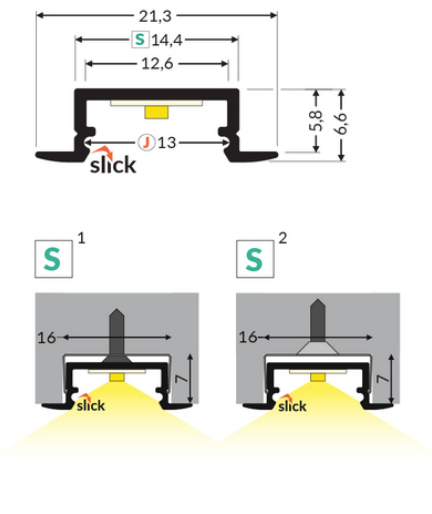

## Basic Informations

EAN: 5901597249207

Index: C8030000

Material: aluminium

Color: raw aluminium

Lenght [mm]: 3000

Weigh [kg]t: 0.231

Net weight [kg]: 0.012