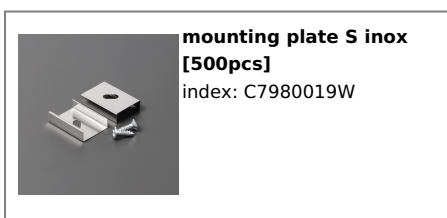

Matching elements

DIFFUSERS

MOUNTINGS

END CAPS