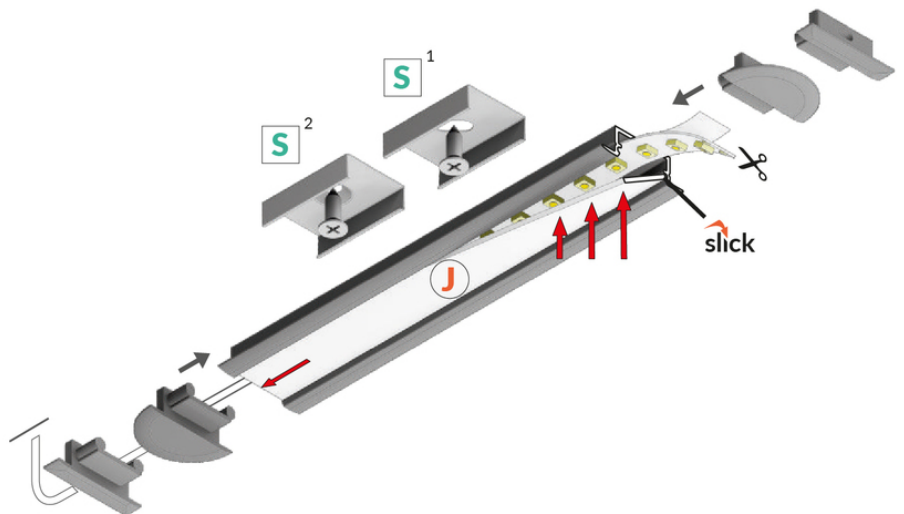

# LED PROFILE BEGTIN12 J/S 3000 RAW ALU.

Furniture

Recessed

	<ul style="list-style-type: none"> <li>• light weight, budget profile</li> <li>• used mainly in furniture</li> <li>• Slick socket</li> </ul>	<p> EU industrial designs</p> <p> CE</p> <p> Made in Poland</p>	 <p>Buy product</p>
---	--	--	--