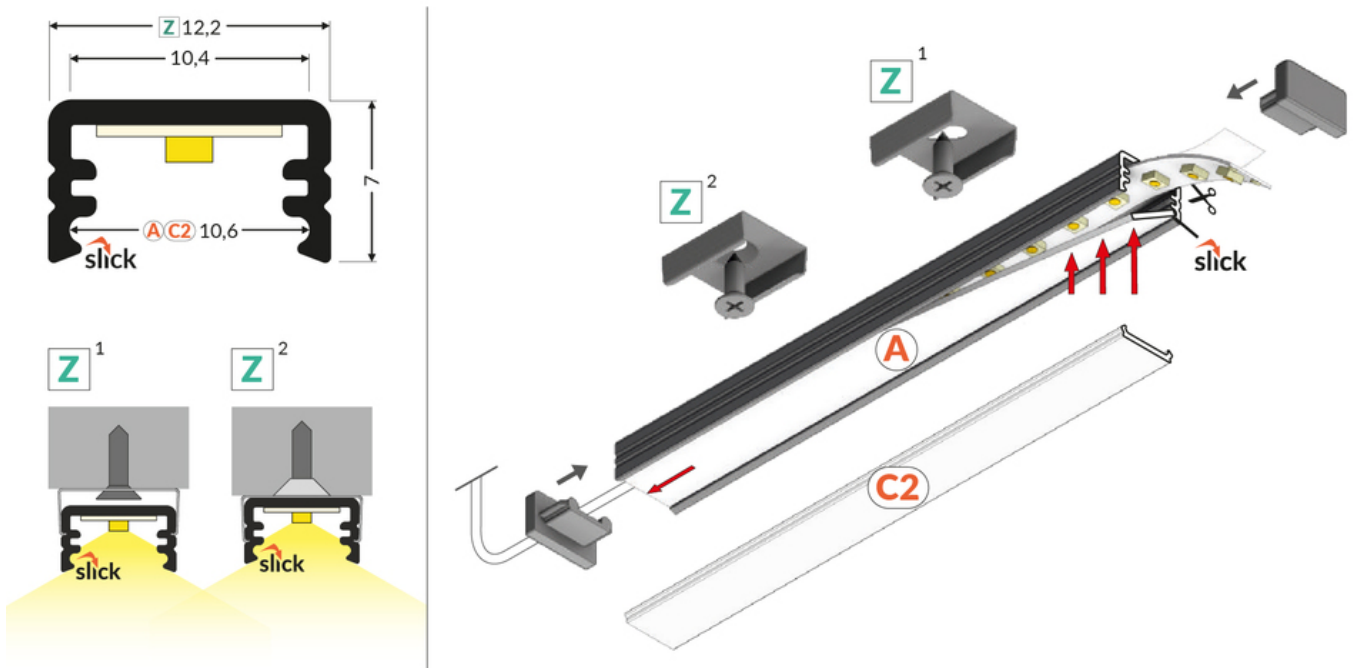

LED PROFILE SLIM8 AC2/Z 2000 BLACK ANOD. [40PCS]

Basic Informations

Material: aluminium
Color: black anodized
Lenght [mm]: 2000
Country of origin: PL

AVAILABLE VARIANTS

Matching elements

DIFFUSERS

END CAPS

TOPMET LIGHT KŁOSOWICZ WIŚNIEWSKI sp. z o.o.