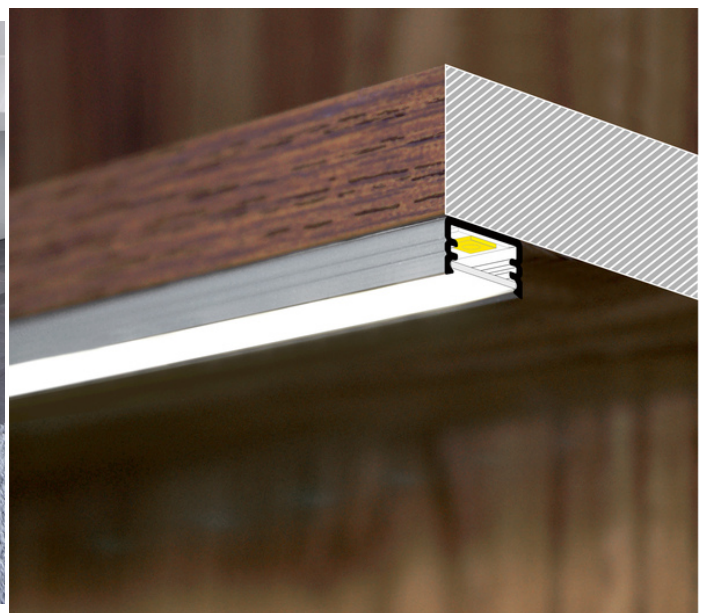

LED PROFILE SLIM8 AC2/Z 2000 BLACK ANOD. [40PCS]

Basic Informations

Material: aluminium
Color: black anodized
Lenght [mm]: 2000
Country of origin: PL

AVAILABLE VARIANTS

Matching elements

DIFFUSERS

END CAPS

TOPMET LIGHT KŁOSOWICZ WIŚNIEWSKI sp. z o.o.