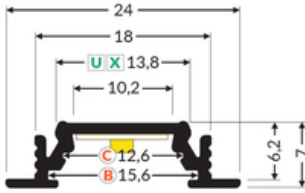

TOPMET LIGHT KŁOSOWICZ WIŚNIEWSKI sp. z o.o.

Ostrowska 354 | 61-312 Poznań | POLAND

tel.: +48 61 872 75 00

info@topmet.pl

pdf card generation date: 28.06.2026