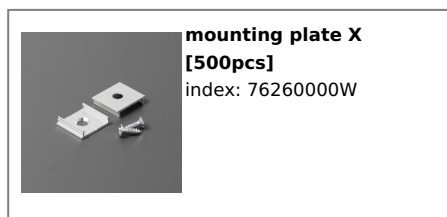

LED PROFILE GROOVE10 BC/UX 2000 BLACK ANOD. [40PCS]

x40
pcs.

Buy product

TOPMET LIGHT KŁOSOWICZ WIŚNIEWSKI sp. z o.o.

Ostrowska 354 | 61-312 Poznań | POLAND

tel.: +48 61 872 75 00

info@topmet.pl

pdf card generation date: 28.06.2026

Basic Informations

Material: aluminium
Color: black anodized
Length [mm]: 2000
Country of origin: PL

AVAILABLE VARIANTS

Matching elements

DIFFUSERS

MOUNTINGS

**mounting plate U cone
inox [20pcs]**
index: 76620000