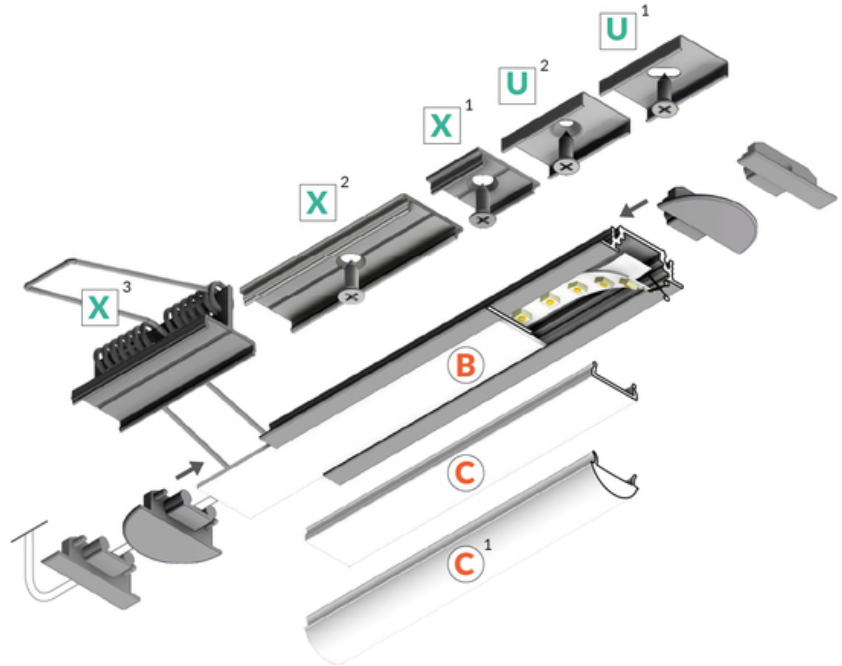

LED PROFILE GROOVE10 BC/UX 2000 BLACK ANOD. [40PCS]

x40
pcs.

Buy product

TOPMET LIGHT KŁOSOWICZ WIŚNIEWSKI sp. z o.o.

Ostrowska 354 | 61-312 Poznań | POLAND

tel.: +48 61 872 75 00

info@topmet.pl

pdf card generation date: 28.06.2026

Basic Informations

Material: aluminium
Color: black anodized
Length [mm]: 2000
Country of origin: PL

AVAILABLE VARIANTS

Matching elements

DIFFUSERS

MOUNTINGS

**mounting plate U cone
inox [20pcs]**
index: 76620000

**mounting plate U inox
[20pcs]**
index: 76380000

**mounting plate X
[20pcs]**
index: 76260000

**mounting magnetic
plate U inox [1pcs]**
index: 76999919

**mounting magnetic
plate U inox [10pcs]**
index: 76999819

END CAPS

**end cap GROOVE10 gen2
with hole black [20pcs]**
index: 76980002

**end cap GROOVE10 gen2
SQ with hole black
[20pcs]**
index: 76990002

CONNECTORS

**connector GROOVE10
90deg black anod.
/plastic bag**
index: 76530021