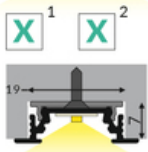

LED PROFILE GROOVE10 BC/UX 2000 BLACK ANOD. [40PCS]

x40
pcs.

Buy product

TOPMET LIGHT KŁOSOWICZ WIŚNIEWSKI sp. z o.o.

Ostrowska 354 | 61-312 Poznań | POLAND

tel.: +48 61 872 75 00

info@topmet.pl

pdf card generation date: 28.06.2026