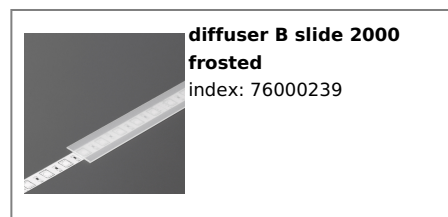

LED PROFILE GROOVE10 BC/UX 2000 BLACK ANOD. [40PCS]

x40
pcs.

Buy product

TOPMET LIGHT KŁOSOWICZ WIŚNIEWSKI sp. z o.o.

Ostrowska 354 | 61-312 Poznań | POLAND

tel.: +48 61 872 75 00

info@topmet.pl

pdf card generation date: 28.06.2026

Basic Informations

Material: aluminium
Color: black anodized
Length [mm]: 2000
Country of origin: PL

AVAILABLE VARIANTS

Matching elements

DIFFUSERS

MOUNTINGS

**mounting plate U cone
inox [20pcs]**
index: 76620000