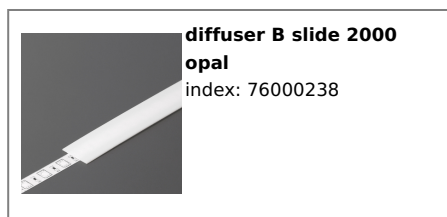

LED PROFILE GROOVE10 BC/UX 2000 BLACK ANOD. [40PCS]

x40
pcs.

Buy product

TOPMET LIGHT KŁOSOWICZ WIŚNIEWSKI sp. z o.o.

Ostrowska 354 | 61-312 Poznań | POLAND

tel.: +48 61 872 75 00

info@topmet.pl

pdf card generation date: 28.06.2026

Basic Informations

Material: aluminium
Color: black anodized
Length [mm]: 2000
Country of origin: PL

AVAILABLE VARIANTS

Matching elements

DIFFUSERS

MOUNTINGS

**mounting plate U cone
inox [20pcs]**
index: 76620000