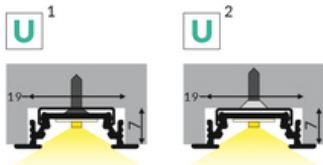

TOPMET LIGHT KŁOSOWICZ WIŚNIEWSKI sp. z o.o.

Ostrowska 354 | 61-312 Poznań | POLAND

tel.: +48 61 872 75 00

info@topmet.pl

pdf card generation date: 28.06.2026