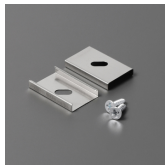

Basic Informations

Material: aluminium
Color: black anodized
Length [mm]: 2000
Country of origin: PL

AVAILABLE VARIANTS

Matching elements

DIFFUSERS

MOUNTINGS

**mounting plate U cone
inox [20pcs]**
index: 76620000

**mounting plate U inox
[20pcs]**
index: 76380000

**mounting plate X
[20pcs]**
index: 76260000

**mounting magnetic
plate U inox [1pcs]**
index: 76999919

**mounting magnetic
plate U inox [10pcs]**
index: 76999819