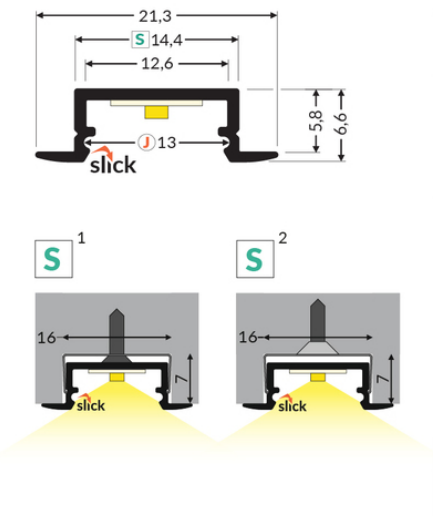

LED PROFILE BEGTIN12 J/S 3000 ANOD.

Recessed

Furniture

	<ul style="list-style-type: none"> • light weight, budget profile • used mainly in furniture • Slick socket 	<p>  CE  EU industrial designs  Made in Poland </p>	 <p>Buy product</p>
---	--	--	---

Basic Informations

EAN: 5901597249214
 Index: C8030020
 Material: aluminium
 Color: anodized
 Length [mm]: 3000
 Weight [kg]: 0.231
 Net weight [kg]: 0.006
 Country of origin: PL

Measurement unit: qty
 Product packaging dimensions [mm]: 3000 x 21,3 x 6,6
 Bulk packing [qty]: 40
 Master packaging type: Bulk
 Product with gross packaging weight [kg]: 9.24

AVAILABLE COLORS

AVAILABLE VARIANTS

1000 mm, 2000 mm, 3000 mm, 4050 mm

Matching elements

DIFFUSERS

MOUNTINGS

END CAPS