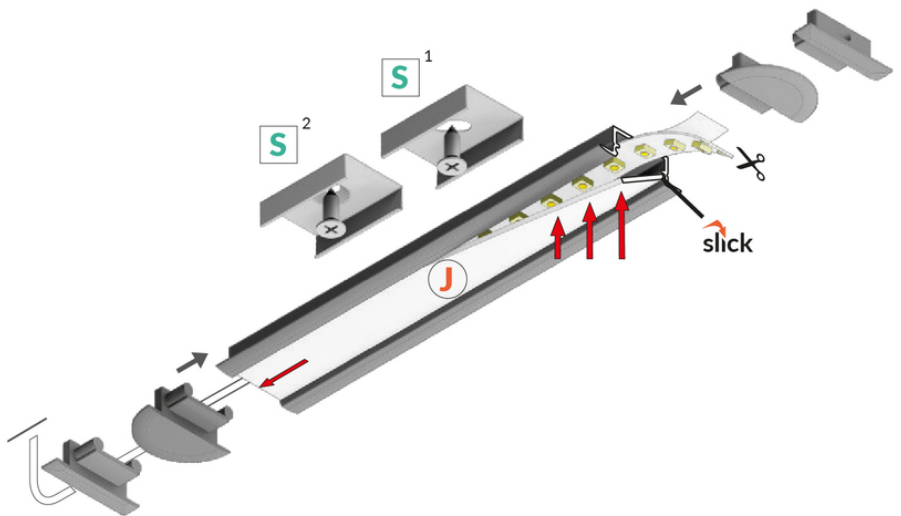

LED PROFILE BEGTIN12 J/S 3000 ANOD.

Recessed

Furniture

	<ul style="list-style-type: none"> • light weight, budget profile • used mainly in furniture • Slick socket 	<p>  CE  EU industrial designs  Made in Poland </p>	 <p>Buy product</p>
---	--	--	---

Basic Informations

EAN: 5901597249214
 Index: C8030020
 Material: aluminium
 Color: anodized
 Length [mm]: 3000
 Weight [kg]: 0.231
 Net weight [kg]: 0.006
 Country of origin: PL

Measurement unit: qty
 Product packaging dimensions [mm]: 3000 x 21,3 x 6,6
 Bulk packing [qty]: 40
 Master packaging type: Bulk
 Product with gross packaging weight [kg]: 9.24

AVAILABLE COLORS

AVAILABLE VARIANTS

1000 mm, 2000 mm, 3000 mm, 4050 mm

Matching elements

DIFFUSERS

MOUNTINGS

END CAPS