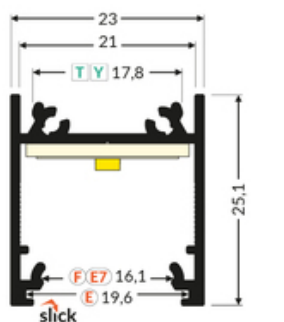

SET STANDARD LINEA20 2000 ANOD. + F CLICK

Buy product

1*
end cap E7
zaślepka E7

AVAILABLE VARIANTS

Matching elements
