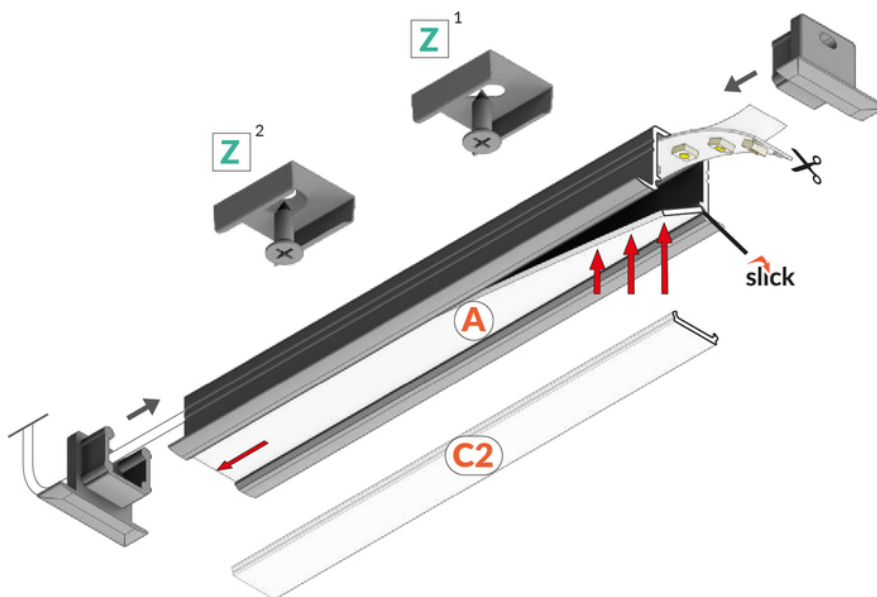

SET STANDARD SMART-IN10 2000 WHITE PAINTED RAL9003 + C2 CLICK

Buy product

AVAILABLE VARIANTS

TOPMET LIGHT KŁOSOWICZ WIŚNIEWSKI sp. z o.o.

Ostrowska 354 | 61-312 Poznań | POLAND

tel.: +48 61 872 75 00

info@topmet.pl