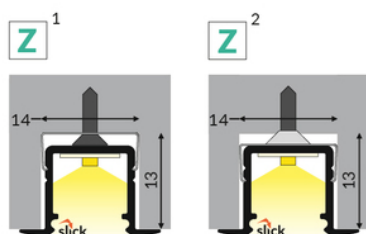

SET STANDARD SMART-IN10 2000 WHITE PAINTED RAL9003 + C2 CLICK

Buy product

AVAILABLE VARIANTS

TOPMET LIGHT KŁOSOWICZ WIŚNIEWSKI sp. z o.o.

Ostrowska 354 | 61-312 Poznań | POLAND

tel.: +48 61 872 75 00

info@topmet.pl