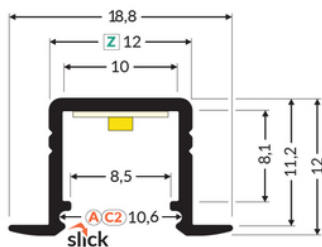

SET STANDARD SMART-IN10 2000 WHITE PAINTED RAL9003 + C2 CLICK

Buy product

AVAILABLE VARIANTS

TOPMET LIGHT KŁOSOWICZ WIŚNIEWSKI sp. z o.o.

Ostrowska 354 | 61-312 Poznań | POLAND

tel.: +48 61 872 75 00

info@topmet.pl