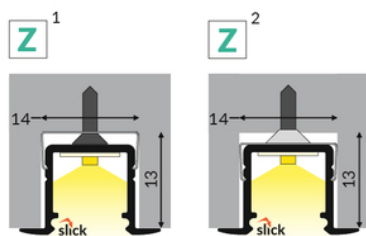

SET STANDARD SMART-IN10 2000 ANOD. + C2 CLICK

Buy product

AVAILABLE VARIANTS

TOPMET LIGHT KŁOSOWICZ WIŚNIEWSKI sp. z o.o.
Ostrowska 354 | 61-312 Poznań | POLAND
tel.: +48 61 872 75 00
info@topmet.pl

pdf card generation date: 13.06.2026