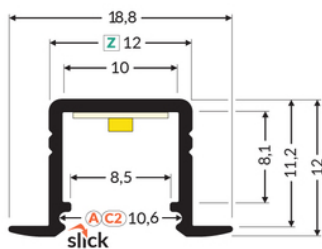

SET STANDARD SMART-IN10 2000 ANOD. + C2 CLICK

Buy product

AVAILABLE VARIANTS

TOPMET LIGHT KŁOSOWICZ WIŚNIEWSKI sp. z o.o.
Ostrowska 354 | 61-312 Poznań | POLAND
tel.: +48 61 872 75 00
info@topmet.pl

pdf card generation date: 13.06.2026