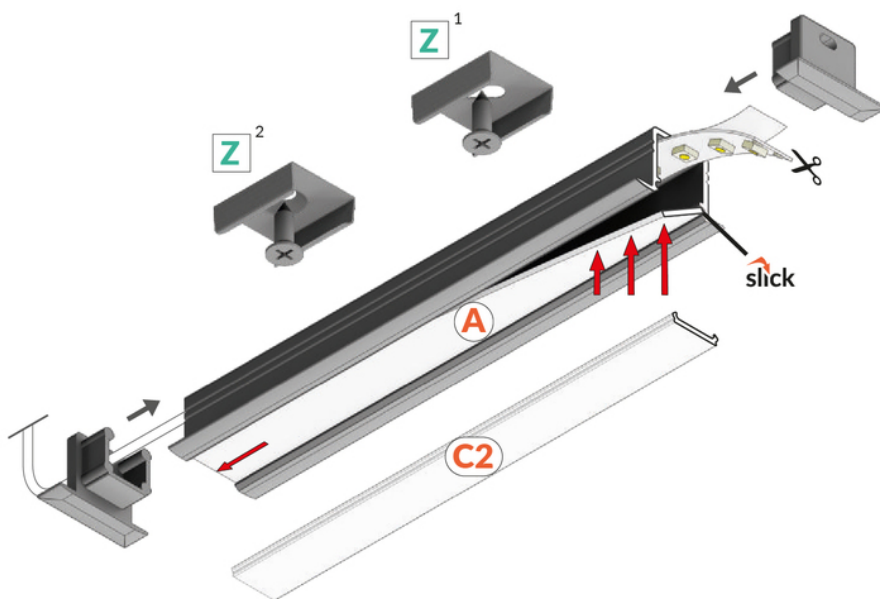

SET STANDARD SMART-IN10 2000 ANOD. + C2 CLICK

Buy product

AVAILABLE VARIANTS

TOPMET LIGHT KŁOSOWICZ WIŚNIEWSKI sp. z o.o.
Ostrowska 354 | 61-312 Poznań | POLAND
tel.: +48 61 872 75 00
info@topmet.pl

pdf card generation date: 13.06.2026