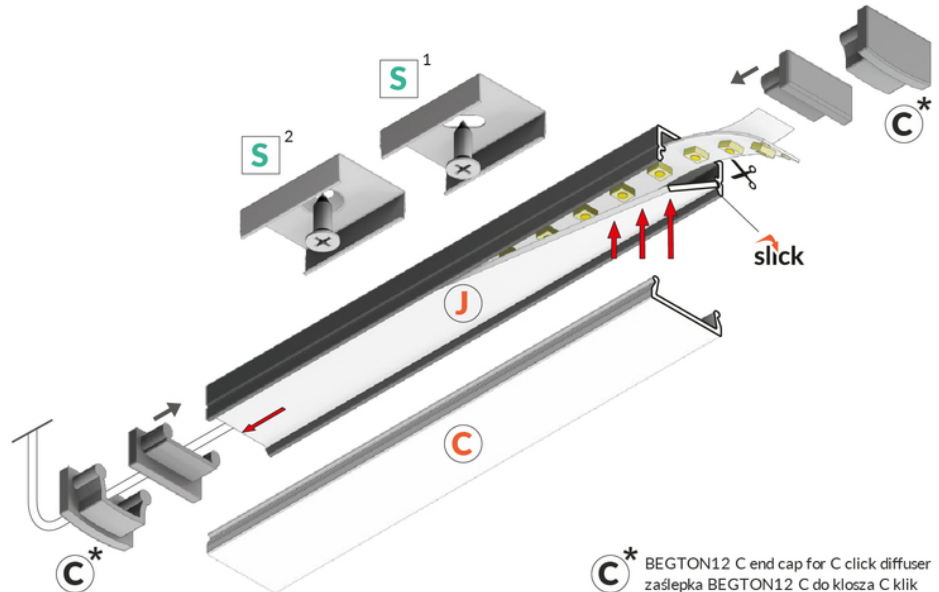

SET STANDARD BEGTON12 2000 WHITE PAINTED RAL9003 + J SLIDE

Buy product

C* BEGTON12 C end cap for C click diffuser
zaślepka BEGTON12 C do klosza C klik

AVAILABLE VARIANTS

Matching elements
