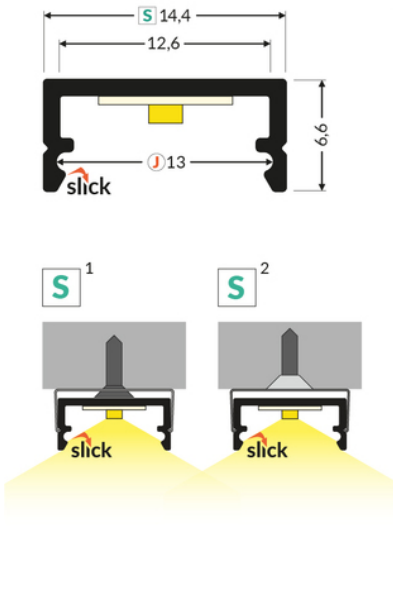

SET STANDARD BEGTON12 2000 WHITE PAINTED RAL9003 + J SLIDE

Buy product

C* BEGTON12 C end cap for C click diffuser
zaślepka BEGTON12 C do klosza C klik

AVAILABLE VARIANTS

Matching elements
