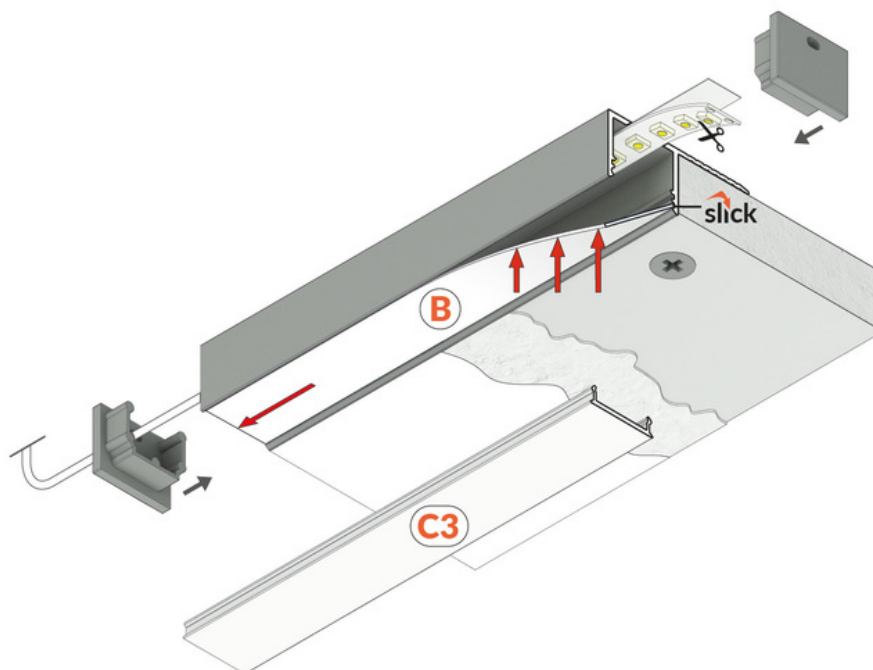

LED PROFILE PLANE14 SIDE BC3 4050 WHITE PAINTED

RAL9003 /PLASTIC BAG

Spackle in

Architectural

max 14 mm

EU industrial designs

CE

Made in Poland

Buy product

Basic Informations

<p>EAN: 5901597220671 Index: P3000401 Material: aluminium Color: white painted Length [mm]: 4050 Weight [kg]: 0.82 Net weight [kg]: 0.015 Country of origin: PL</p>	<p>Measurement unit: qty Product packaging dimensions [mm]: 4050 x 34,6 x 14 Master packaging type: Bulk</p>
---	--

AVAILABLE VARIANTS

2000 mm, 4050 mm, 1000 mm, 3000 mm

Matching elements

DIFFUSERS

END CAPS