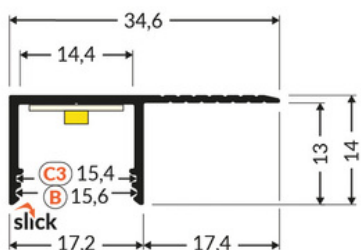

LED PROFILE PLANE14 SIDE BC3 4050 WHITE PAINTED

RAL9003 /PLASTIC BAG

Spackle in

Architectural

max 14 mm

EU industrial designs

CE

Made in Poland

Buy product

Basic Informations

<p>EAN: 5901597220671 Index: P3000401 Material: aluminium Color: white painted Length [mm]: 4050 Weight [kg]: 0.82 Net weight [kg]: 0.015 Country of origin: PL</p>	<p>Measurement unit: qty Product packaging dimensions [mm]: 4050 x 34,6 x 14 Master packaging type: Bulk</p>
---	--

AVAILABLE VARIANTS

2000 mm, 4050 mm, 1000 mm, 3000 mm

Matching elements

DIFFUSERS

END CAPS