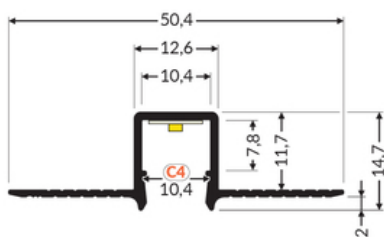

TOPMET LIGHT KŁOSOWICZ WIŚNIEWSKI sp. z o.o.

Ostrowska 354 | 61-312 Poznań | POLAND

tel.: +48 61 872 75 00

info@topmet.pl

pdf card generation date: 29.06.2026