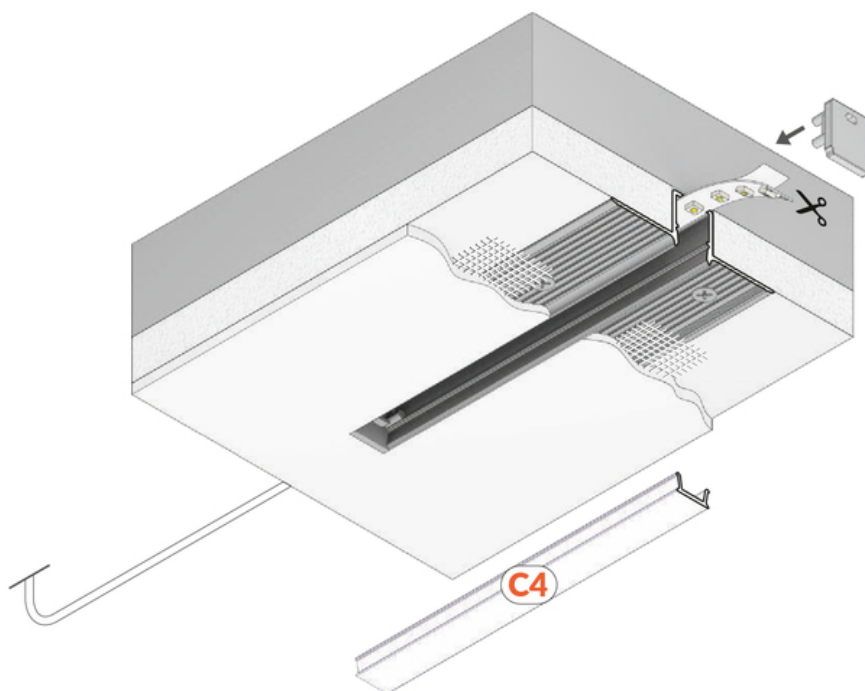

TOPMET LIGHT KŁOSOWICZ WIŚNIEWSKI sp. z o.o.

Ostrowska 354 | 61-312 Poznań | POLAND

tel.: +48 61 872 75 00

info@topmet.pl

pdf card generation date: 29.06.2026