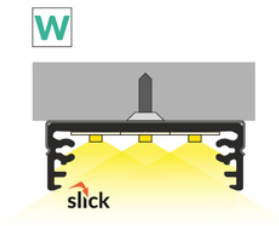

LED PROFILE WIDE24 G/W 4050 WHITE PAINTED RAL9003 /PLASTIC BAG

- possibility of installing 3 parallel 8 mm LED strips
- socket with Slick function
- C11

Buy product

Basic Informations

<p>EAN: 5901597253945 Index: 84350001 Material: aluminium Color: white painted Length [mm]: 4050 Weight [kg]: 0.99 Net weight [kg]: 0.012 Country of origin: PL</p>	<p>Measurement unit: qty Product packaging dimensions [mm]: 4050 x 32 x 11 Bulk packing [qty]: 10 Master packaging type: Bulk Product with gross packaging weight [kg]: 9.9</p>
--	---

AVAILABLE COLORS

AVAILABLE VARIANTS

1000 mm, 2000 mm, 3000 mm, 4050 mm

Matching elements

DIFFUSERS

END CAPS

MOUNTING PLATES