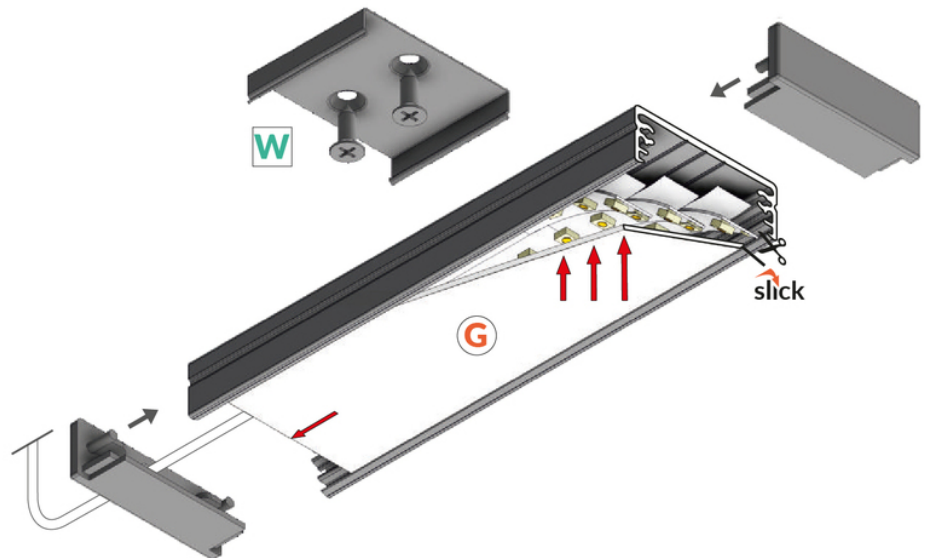

LED PROFILE WIDE24 G/W 4050 WHITE PAINTED RAL9003 /PLASTIC BAG

- possibility of installing 3 parallel 8 mm LED strips
- socket with Slick function
- C11

Buy product

Basic Informations

<p>EAN: 5901597253945 Index: 84350001 Material: aluminium Color: white painted Length [mm]: 4050 Weight [kg]: 0.99 Net weight [kg]: 0.012 Country of origin: PL</p>	<p>Measurement unit: qty Product packaging dimensions [mm]: 4050 x 32 x 11 Bulk packing [qty]: 10 Master packaging type: Bulk Product with gross packaging weight [kg]: 9.9</p>
--	---

AVAILABLE COLORS

AVAILABLE VARIANTS

1000 mm, 2000 mm, 3000 mm, 4050 mm

Matching elements

DIFFUSERS

END CAPS

MOUNTING PLATES