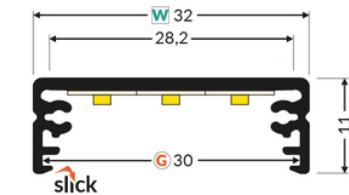

LED PROFILE WIDE24 G/W 4050 WHITE PAINTED RAL9003 /PLASTIC BAG

- possibility of installing 3 parallel 8 mm LED strips
- socket with Slick function
- C11

Buy product

Basic Informations

<p>EAN: 5901597253945 Index: 84350001 Material: aluminium Color: white painted Length [mm]: 4050 Weight [kg]: 0.99 Net weight [kg]: 0.012 Country of origin: PL</p>	<p>Measurement unit: qty Product packaging dimensions [mm]: 4050 x 32 x 11 Bulk packing [qty]: 10 Master packaging type: Bulk Product with gross packaging weight [kg]: 9.9</p>
--	---

AVAILABLE COLORS

AVAILABLE VARIANTS

1000 mm, 2000 mm, 3000 mm, 4050 mm

Matching elements

DIFFUSERS

END CAPS

MOUNTING PLATES