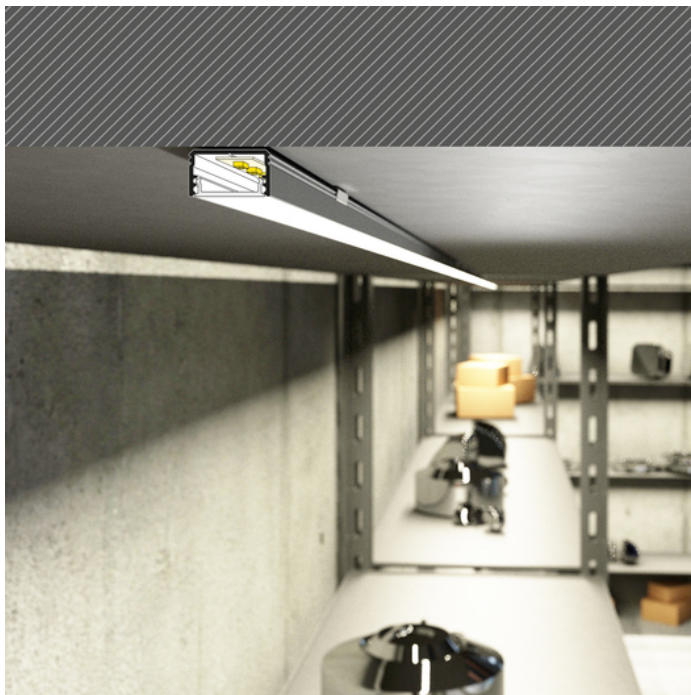

Basic Informations

EAN: 5901597262220
Index: L1000401
Material: aluminium
Color: white painted
Length [mm]: 4050
Weigh [kg]: 0.483
Net weight [kg]: 0.008
Country of origin: PL

Measurement unit: qty
Product packaging dimensions [mm]: 4050 x 17,6 x 10
Master packaging type: Bulk