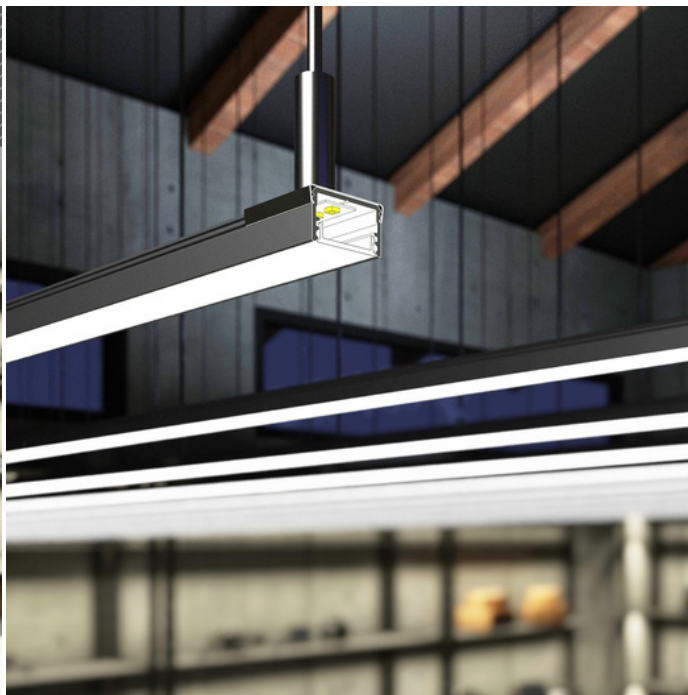

Basic Informations

EAN: 5901597262220
Index: L1000401
Material: aluminium
Color: white painted
Length [mm]: 4050
Weigh [kg]: 0.483
Net weight [kg]: 0.008
Country of origin: PL

Measurement unit: qty
Product packaging dimensions [mm]: 4050 x 17,6 x 10
Master packaging type: Bulk