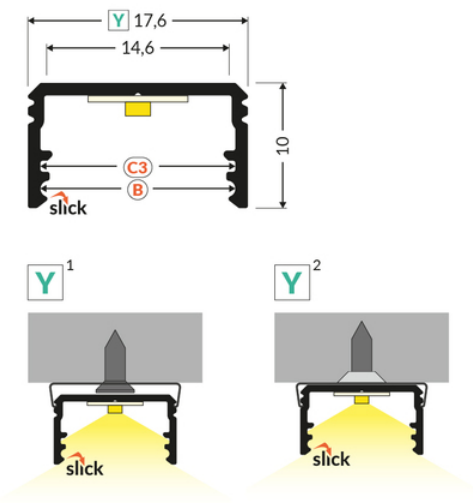

LED PROFILE UNI14 BC3/Y 4050 WHITE PAINTED RAL9003 /PLASTIC BAG

Surface

Furniture

max 14 mm

CE

EU industrial designs

Made in Poland

Buy product

Measurement unit: qty
Product packaging dimensions [mm]: 4050 x 17,6 x 10
Master packaging type: Bulk

AVAILABLE COLORS

AVAILABLE VARIANTS

2000 mm, 4050 mm, 1000 mm, 3000 mm

Matching elements

TOPMET LIGHT KŁOSOWICZ WIŚNIEWSKI sp. z o.o.
Ostrowska 354 | 61-312 Poznań | POLAND
tel.: +48 61 872 75 00
info@topmet.pl