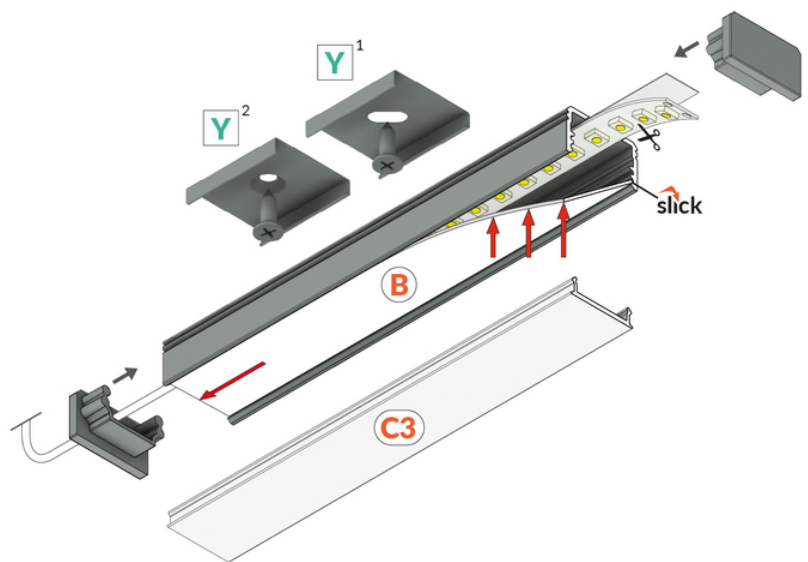

LED PROFILE UNI14 BC3/Y 4050 WHITE PAINTED RAL9003 /PLASTIC BAG

Surface

Furniture

max 14 mm

CE

EU industrial designs

Made in Poland

Buy product

Measurement unit: qty
Product packaging dimensions [mm]: 4050 x 17,6 x 10
Master packaging type: Bulk

AVAILABLE COLORS

AVAILABLE VARIANTS

2000 mm, 4050 mm, 1000 mm, 3000 mm

Matching elements

TOPMET LIGHT KŁOSOWICZ WIŚNIEWSKI sp. z o.o.
Ostrowska 354 | 61-312 Poznań | POLAND
tel.: +48 61 872 75 00
info@topmet.pl