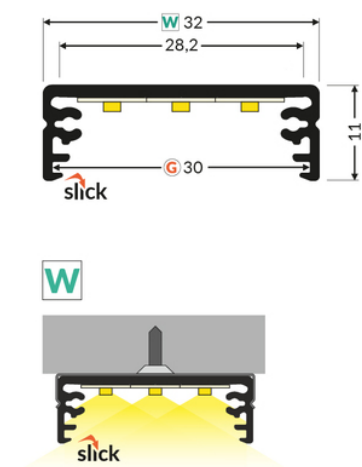

LED PROFILE WIDE24 G/W 4050 RAW ALU.

Furniture

Surface

	<ul style="list-style-type: none">• possibility of installing 3 parallel 8 mm LED strips• socket with Slick function• C11	 EU industrial designs  CE  Made in Poland	 Buy product
---	---	---	--

Basic Informations

EAN: 5901597253907

Index: 84350000

Material: aluminium

Color: raw aluminium

Length [mm]: 4050

Weight [kg]: 0.915

Net weight [kg]: 0.006

Country of origin: PL

Measurement unit: qty

Product packaging dimensions [mm]: 4050 x 32 x 11

Bulk packing [qty]: 40

Master packaging type: Bulk

Product with gross packaging weight [kg]: 36.6

AVAILABLE COLORS

AVAILABLE VARIANTS

1000 mm, 2000 mm, 3000 mm, 4050 mm

Matching elements

DIFFUSERS

END CAPS

MOUNTING PLATES