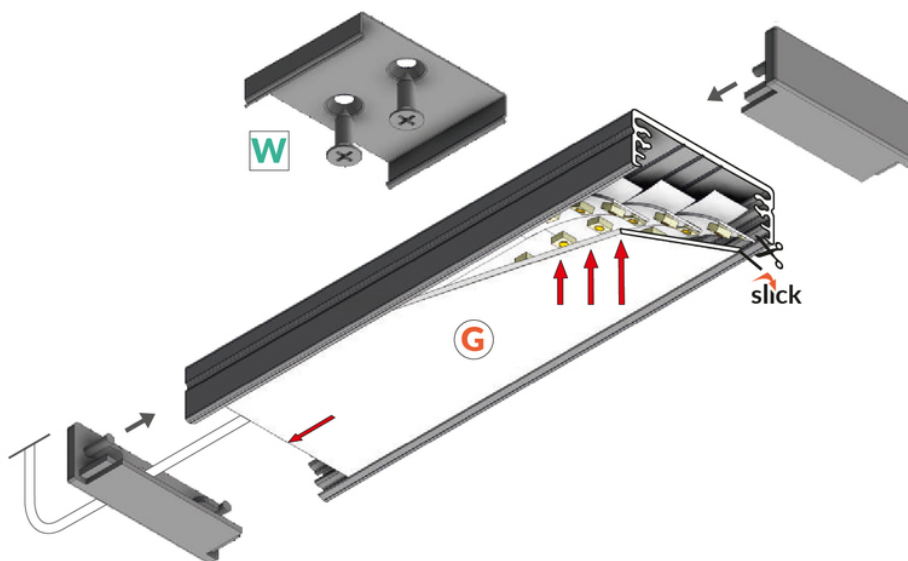

LED PROFILE WIDE24 G/W 4050 RAW ALU.

Furniture

Surface

	<ul style="list-style-type: none">• possibility of installing 3 parallel 8 mm LED strips• socket with Slick function• C11	 EU industrial designs  CE  Made in Poland	 Buy product
---	---	---	--

Basic Informations

EAN: 5901597253907

Index: 84350000

Material: aluminium

Color: raw aluminium

Length [mm]: 4050

Weight [kg]: 0.915

Net weight [kg]: 0.006

AVAILABLE VARIANTS

1000 mm, 2000 mm, 3000 mm, 4050 mm

Matching elements

DIFFUSERS

END CAPS

MOUNTING PLATES