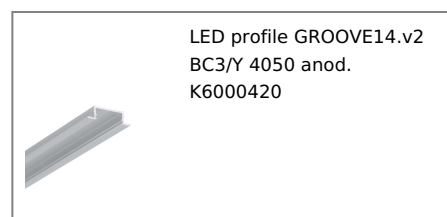

AVAILABLE COLORS