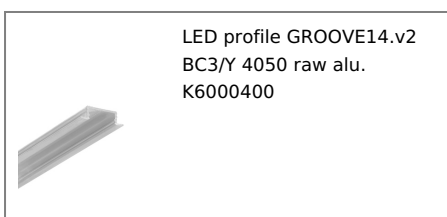

AVAILABLE COLORS