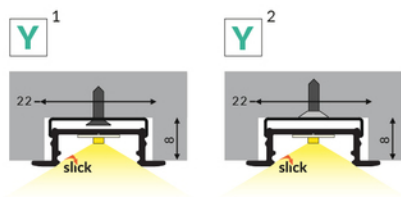

TOPMET LIGHT KŁOSOWICZ WIŚNIEWSKI sp. z o.o.

Ostrowska 354 | 61-312 Poznań | POLAND

tel.: +48 61 872 75 00

info@topmet.pl

pdf card generation date: 30.06.2026