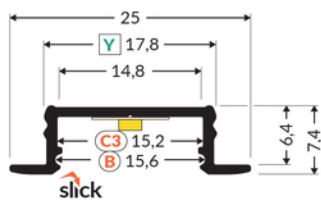

TOPMET LIGHT KŁOSOWICZ WIŚNIEWSKI sp. z o.o.

Ostrowska 354 | 61-312 Poznań | POLAND

tel.: +48 61 872 75 00

info@topmet.pl

pdf card generation date: 30.06.2026