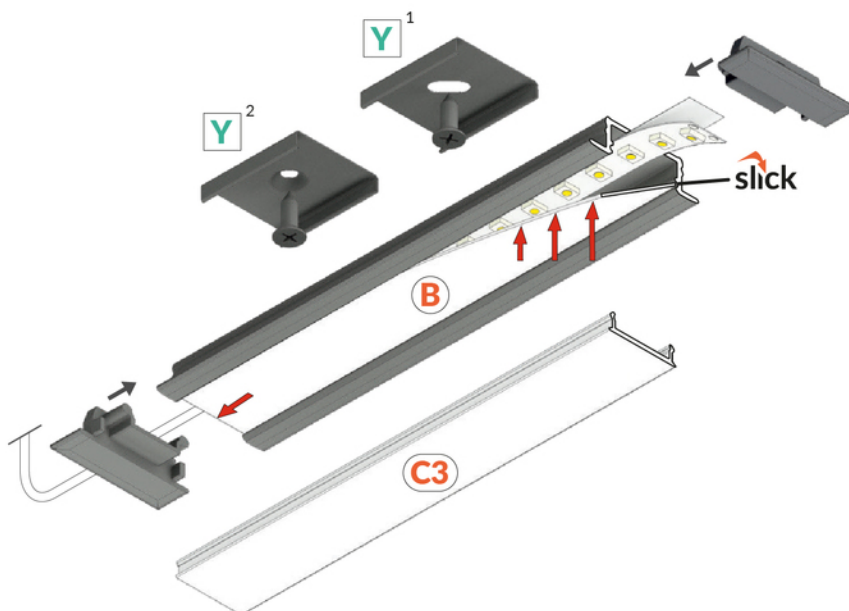

TOPMET LIGHT KŁOSOWICZ WIŚNIEWSKI sp. z o.o.

Ostrowska 354 | 61-312 Poznań | POLAND

tel.: +48 61 872 75 00

info@topmet.pl

pdf card generation date: 30.06.2026