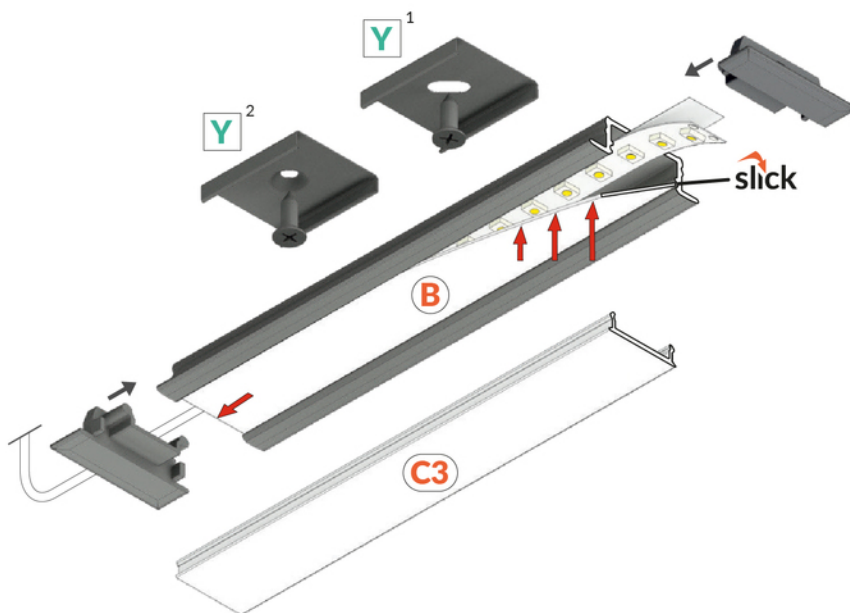

LED PROFILE GROOVE14.V2 BC3/Y 4050 ANOD.

Recessed

Furniture

max 14 mm

	<ul style="list-style-type: none"> • a new generation of recessed profiles • basic and aesthetically pleasing furniture profile • shallow mounting hole depth 	<p>  CE  EU industrial designs  Made in Poland </p>	 <p>Buy product</p>
---	--	--	--

Basic Informations

EAN: 5901597232544
 Index: K6000420
 Material: aluminium
 Color: anodized
 Length [mm]: 4050
 Weigh [kg]: 0.433
 Net weight [kg]: 0.015
 Country of origin: PL

Measurement unit: qty
 Product packaging dimensions [mm]: 4050 x 25 x 7,4
 Bulk packing [qty]: 40
 Master packaging type: Bulk
 Product with gross packaging weight [kg]: 17.32