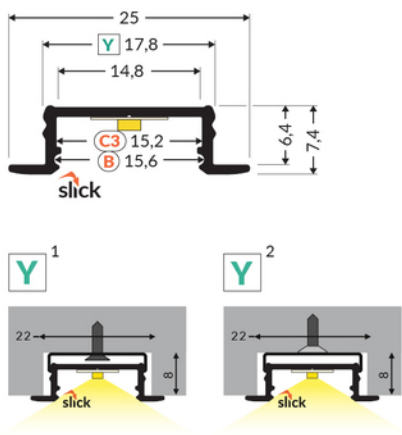

LED PROFILE GROOVE14.V2 BC3/Y 4050 ANOD.

Recessed

Furniture

max 14 mm

	<ul style="list-style-type: none"> • a new generation of recessed profiles • basic and aesthetically pleasing furniture profile • shallow mounting hole depth 	<p>  CE  EU industrial designs  Made in Poland </p>	 <p>Buy product</p>
---	--	--	--

Basic Informations

EAN: 5901597232544
 Index: K6000420
 Material: aluminium
 Color: anodized
 Length [mm]: 4050
 Weigh [kg]: 0.433
 Net weight [kg]: 0.015
 Country of origin: PL

Measurement unit: qty
 Product packaging dimensions [mm]: 4050 x 25 x 7,4
 Bulk packing [qty]: 40
 Master packaging type: Bulk
 Product with gross packaging weight [kg]: 17.32