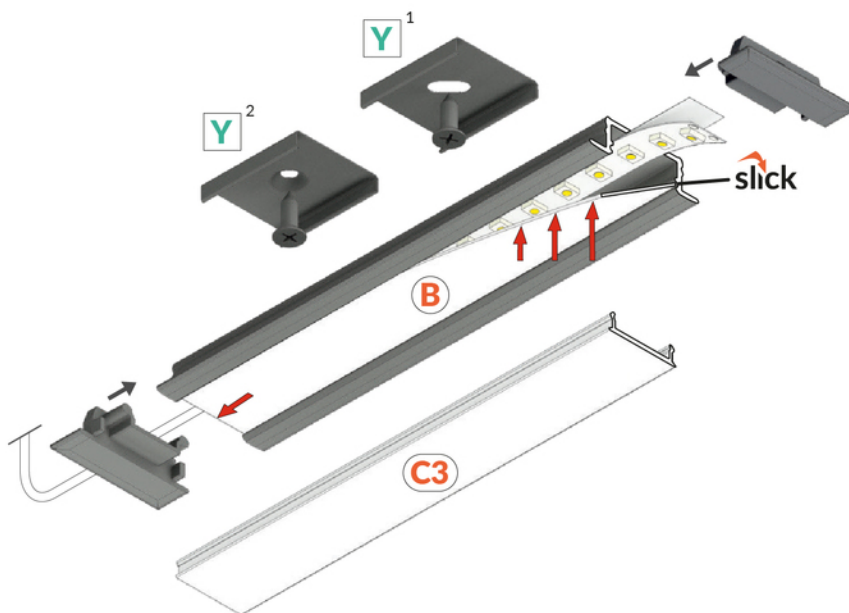

LED PROFILE GROOVE14.V2 BC3/Y 4050 RAW ALU.

Recessed

Furniture

max 14 mm

	<ul style="list-style-type: none"> • a new generation of recessed profiles • basic and aesthetically pleasing furniture profile • shallow mounting hole depth 	 EU industrial designs  CE  Made in Poland	 Buy product
---	--	---	--

Basic Informations

EAN: 5901597232520
 Index: K6000400
 Material: aluminium
 Color: raw aluminium
 Length [mm]: 4050
 Weight [kg]: 0.433
 Net weight [kg]: 0.006
 Country of origin: PL

Measurement unit: qty
 Product packaging dimensions [mm]: 4050 x 25 x 7,4
 Bulk packing [qty]: 40
 Master packaging type: Bulk
 Product with gross packaging weight [kg]: 17.32