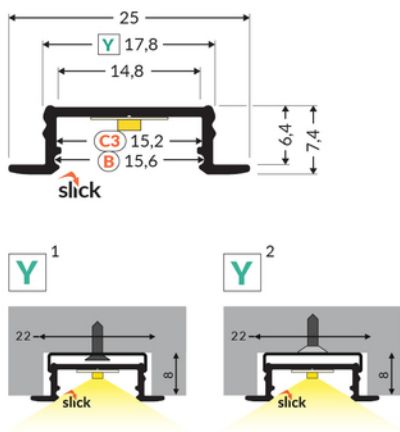

LED PROFILE GROOVE14.V2 BC3/Y 4050 RAW ALU.

Recessed

Furniture

max 14 mm

	<ul style="list-style-type: none"> • a new generation of recessed profiles • basic and aesthetically pleasing furniture profile • shallow mounting hole depth 	 EU industrial designs  CE  Made in Poland	 Buy product
---	--	---	--

Basic Informations

EAN: 5901597232520
 Index: K6000400
 Material: aluminium
 Color: raw aluminium
 Length [mm]: 4050
 Weight [kg]: 0.433
 Net weight [kg]: 0.006
 Country of origin: PL

Measurement unit: qty
 Product packaging dimensions [mm]: 4050 x 25 x 7,4
 Bulk packing [qty]: 40
 Master packaging type: Bulk
 Product with gross packaging weight [kg]: 17.32