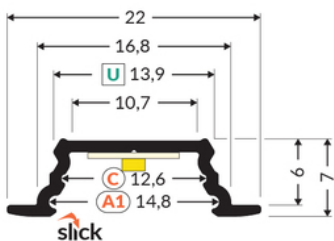

LED PROFILE GROOVE10.V2 A1C/U 4050 BLACK ANOD.

/PLASTIC BAG

Furniture

max 10 mm

Recessed

	<ul style="list-style-type: none"> • a new generation of recessed profiles • basic and aesthetically pleasing furniture profile • shallow mounting hole depth 	<ul style="list-style-type: none">  EU industrial designs  CE  Made in Poland 	 <p>Buy product</p>
---	--	---	--

Basic Informations

EAN: 5901597231752 Index: K5000421 Material: aluminium Color: black anodized Lenght [mm]: 4050 Weigh [kg]t: 0.389 Net weight [kg]: 0.018 Country of origin: PL	Measurement unit: qty Product packaging dimensions [mm]: 4050 x 22 x 7 Bulk packing [qty]: 10 Master packaging type: Bulk Product with gross packaging weight [kg]: 3.89
---	--