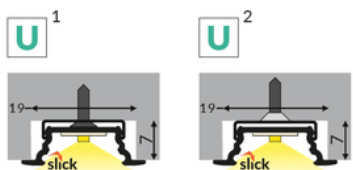

LED PROFILE GROOVE10.V2 A1C/U 4050 BLACK ANOD.

/PLASTIC BAG

Furniture

max 10 mm

Recessed

	<ul style="list-style-type: none"> • a new generation of recessed profiles • basic and aesthetically pleasing furniture profile • shallow mounting hole depth 	<ul style="list-style-type: none">  EU industrial designs  CE  Made in Poland 	 <p>Buy product</p>
---	--	---	--