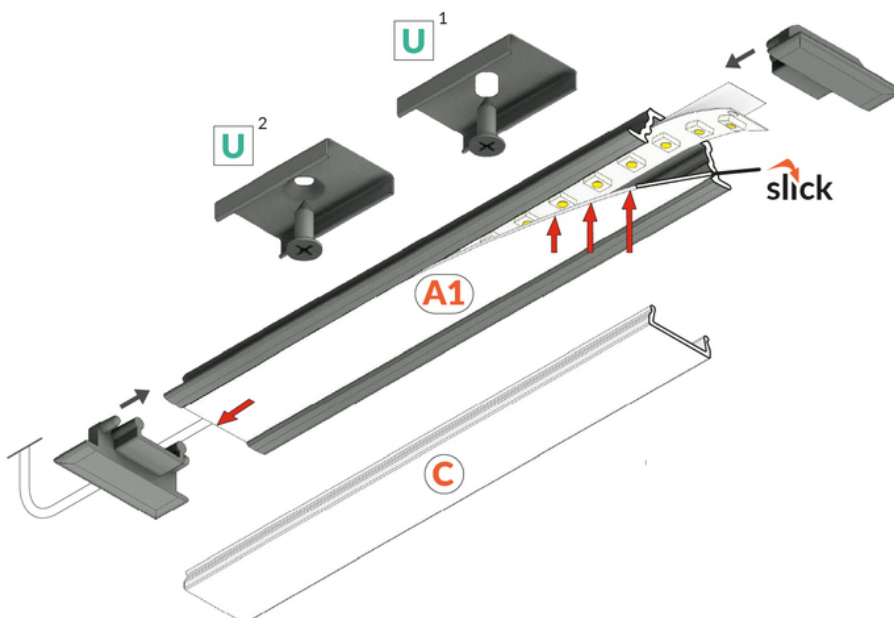

LED PROFILE GROOVE10.V2 A1C/U 4050 BLACK ANOD.

/PLASTIC BAG

Furniture

max 10 mm

Recessed

	<ul style="list-style-type: none"> • a new generation of recessed profiles • basic and aesthetically pleasing furniture profile • shallow mounting hole depth 	<ul style="list-style-type: none">  EU industrial designs  CE  Made in Poland 	 <p>Buy product</p>
---	--	---	--

Basic Informations

EAN: 5901597231752 Index: K5000421 Material: aluminium Color: black anodized Lenght [mm]: 4050 Weigh [kg]t: 0.389 Net weight [kg]: 0.018 Country of origin: PL	Measurement unit: qty Product packaging dimensions [mm]: 4050 x 22 x 7 Bulk packing [qty]: 10 Master packaging type: Bulk Product with gross packaging weight [kg]: 3.89
---	--

AVAILABLE COLORS

 <p>LED profile GROOVE10.v2 A1C/U 4050 raw alu. K5000400</p>	 <p>LED profile GROOVE10.v2 A1C/U 4050 white painted RAL9003 /plastic bag K5000401</p>	 <p>LED profile GROOVE10.v2 A1C/U 4050 anod. K5000420</p>
---	---	--

AVAILABLE VARIANTS

2000 mm, 4050 mm, 1000 mm, 3000 mm

Matching elements

DIFFUSERS

 <p>diffuser C click 4100 transparent index: 76660000</p>	 <p>diffuser C click 4100 opal index: 76660038</p>	 <p>diffuser C click 4100 black index: 76660041</p>
 <p>diffuser C click 20m reel opal /pack index: 76360038S</p>	 <p>diffuser A1 slide 2000 opal index: J6000938</p>	 <p>diffuser A1 slide 2000 frosted index: J6000939</p>