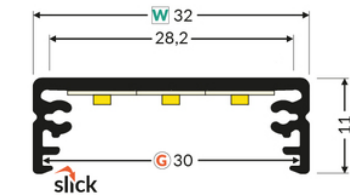

# LED PROFILE WIDE24 G/W 3000 WHITE PAINTED RAL9003 /PLASTIC BAG

- possibility of installing 3 parallel 8 mm LED strips
- socket with Slick function
- C11

Buy product

## Basic Informations

EAN: 5901597253884  
 Index: 84340001  
 Material: aluminium  
 Color: white painted  
 Length [mm]: 3000  
 Weight [kg]: 0.734  
 Net weight [kg]: 0.024  
 Country of origin: PL

Measurement unit: qty  
 Product packaging dimensions [mm]: 3000 x 32 x 11  
 Bulk packing [qty]: 10  
 Master packaging type: Bulk  
 Product with gross packaging weight [kg]: 7.34

## AVAILABLE VARIANTS

1000 mm, 2000 mm, 3000 mm, 4050 mm