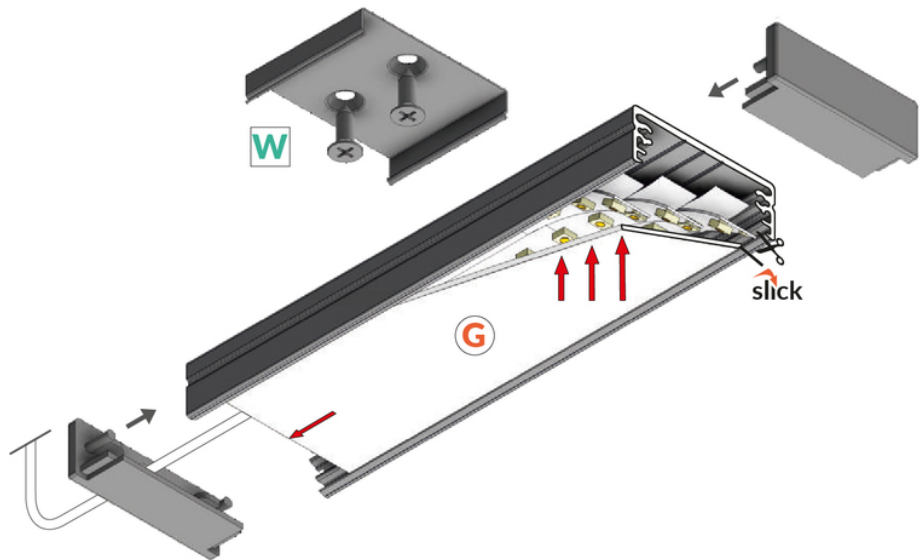

# LED PROFILE WIDE24 G/W 3000 WHITE PAINTED RAL9003 /PLASTIC BAG

- possibility of installing 3 parallel 8 mm LED strips
- socket with Slick function
- C11

Buy product

## AVAILABLE VARIANTS

1000 mm, 2000 mm, 3000 mm, 4050 mm