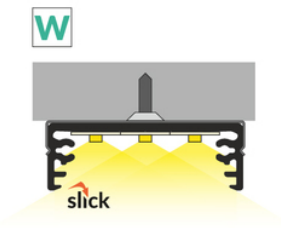

# LED PROFILE WIDE24 G/W 3000 WHITE PAINTED RAL9003 /PLASTIC BAG

- possibility of installing 3 parallel 8 mm LED strips
- socket with Slick function
- C11

Buy product