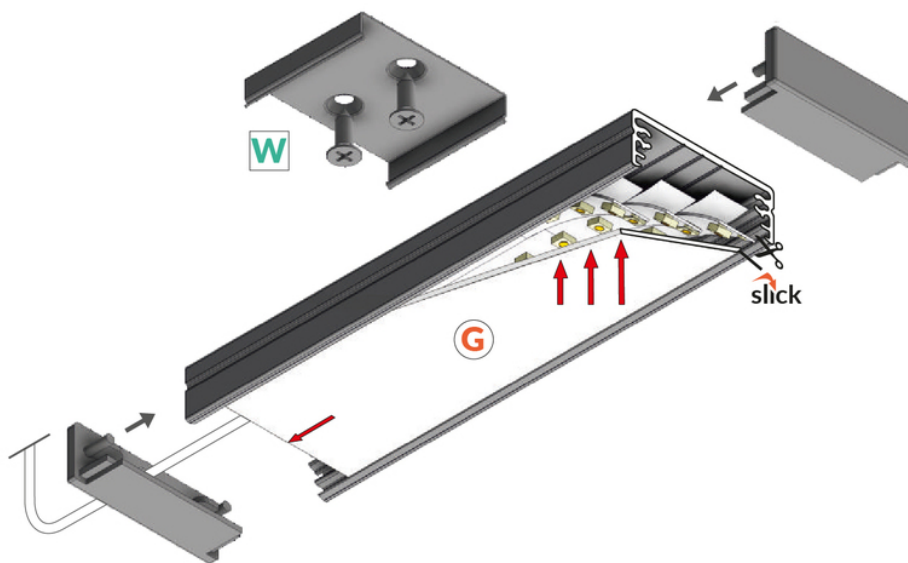

# LED PROFILE WIDE24 G/W 3000 BLACK ANOD. /PLASTIC BAG

|   |   |  |  |
|---|---|--|--|
|  | <ul style="list-style-type: none"><li>• possibility of installing 3 parallel 8 mm LED strips</li><li>• socket with Slick function</li><li>• C11</li></ul> | <p> CE</p> <p> EU industrial designs</p> <p> Made in Poland</p> |  <p>Buy product</p> |
|---|---|--|--|

## AVAILABLE VARIANTS

1000 mm, 2000 mm, 3000 mm, 4050 mm