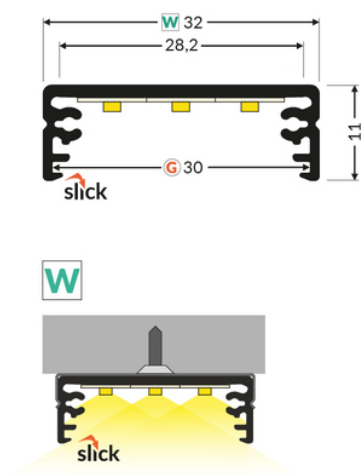

# LED PROFILE WIDE24 G/W 3000 BLACK ANOD. /PLASTIC BAG

|   |   |  |  |
|---|---|--|--|
|  | <ul style="list-style-type: none"><li>• possibility of installing 3 parallel 8 mm LED strips</li><li>• socket with Slick function</li><li>• C11</li></ul> | <p> CE</p> <p> EU industrial designs</p> <p> Made in Poland</p> |  <p>Buy product</p> |
|---|---|--|--|

## AVAILABLE VARIANTS

1000 mm, 2000 mm, 3000 mm, 4050 mm

## MOUNTING PLATES