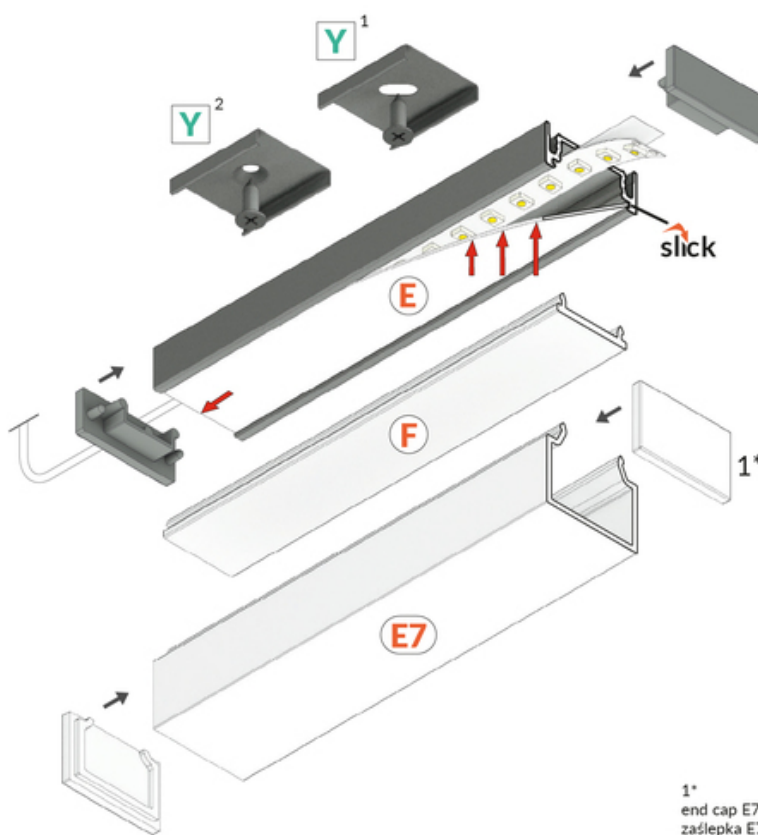

LED PROFILE SURFACE14.V2 EE7F/Y 4050 RAW ALU.

Surface

Furniture

max 14 mm

	<ul style="list-style-type: none"> • a new generation of surface profiles • basic and aesthetically pleasing furniture profile • hidden mounting • reduced weight • updated design 	 CE  EU industrial designs  Made in Poland	 <p>Buy product</p>
---	---	---	---

1*
end cap E7
zaślepka E7

TOPMET LIGHT KŁOSOWICZ WIŚNIEWSKI sp. z o.o.

Ostrowska 354 | 61-312 Poznań | POLAND

tel.: +48 61 872 75 00

info@topmet.pl

pdf card generation date: 29.06.2026

Basic Informations

<p>EAN: 5901597230793 Index: K4000400 Material: aluminium Color: raw aluminium Length [mm]: 4050 Weight [kg]: 0.591 Country of origin: PL</p>	<p>Measurement unit: qty Bulk packing [qty]: 40 Master packaging type: Bulk Product with gross packaging weight [kg]: 23.64</p>
---	--

AVAILABLE COLORS

 <p>LED profile SURFACE14.v2 EE7F/Y 4050 white painted RAL9003 /plastic bag K4000401</p>	 <p>LED profile SURFACE14.v2 EE7F/Y 4050 black anod. /plastic bag K4000421</p>	 <p>LED profile SURFACE14.v2 EE7F/Y 4050 anod. K4000420</p>
--	---	--