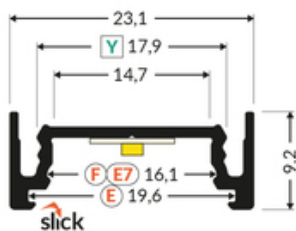

LED PROFILE SURFACE14.V2 EE7F/Y 4050 RAW ALU.

Surface

Furniture

max 14 mm

	<ul style="list-style-type: none"> • a new generation of surface profiles • basic and aesthetically pleasing furniture profile • hidden mounting • reduced weight • updated design 	 CE  EU industrial designs  Made in Poland	 <p>Buy product</p>
---	---	---	---

1*
end cap E7
zaślepka E7

TOPMET LIGHT KŁOSOWICZ WIŚNIEWSKI sp. z o.o.

Ostrowska 354 | 61-312 Poznań | POLAND

tel.: +48 61 872 75 00

info@topmet.pl

pdf card generation date: 29.06.2026

Basic Informations

<p>EAN: 5901597230793 Index: K4000400 Material: aluminium Color: raw aluminium Length [mm]: 4050 Weight [kg]: 0.591 Country of origin: PL</p>	<p>Measurement unit: qty Bulk packing [qty]: 40 Master packaging type: Bulk Product with gross packaging weight [kg]: 23.64</p>
---	--