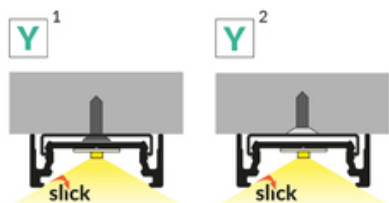

LED PROFILE SURFACE14.V2 EE7F/Y 4050 RAW ALU.

Surface

Furniture

max 14 mm

	<ul style="list-style-type: none"> • a new generation of surface profiles • basic and aesthetically pleasing furniture profile • hidden mounting • reduced weight • updated design 	 CE  EU industrial designs  Made in Poland	 <p>Buy product</p>
---	---	---	---