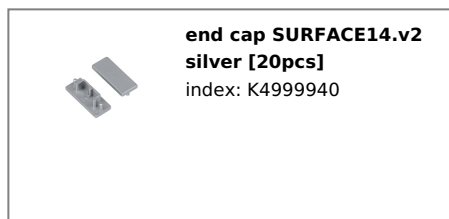

LED PROFILE SURFACE14.V2 EE7F/Y 4050 RAW ALU.

Surface

Furniture

max 14 mm

	<ul style="list-style-type: none"> • a new generation of surface profiles • basic and aesthetically pleasing furniture profile • hidden mounting • reduced weight • updated design 	 CE  EU industrial designs  Made in Poland	 <p>Buy product</p>
---	---	---	---

AVAILABLE COLORS

 <p>LED profile SURFACE14.v2 EE7F/Y 4050 white painted RAL9003 /plastic bag K4000401</p>	 <p>LED profile SURFACE14.v2 EE7F/Y 4050 black anod. /plastic bag K4000421</p>	 <p>LED profile SURFACE14.v2 EE7F/Y 4050 anod. K4000420</p>
--	---	--

AVAILABLE VARIANTS

2000 mm, 4050 mm, 1000 mm, 3000 mm

Matching elements

DIFFUSERS

MOUNTINGS

END CAPS

TOPMET LIGHT KŁOSOWICZ WIŚNIEWSKI sp. z o.o.

Ostrowska 354 | 61-312 Poznań | POLAND