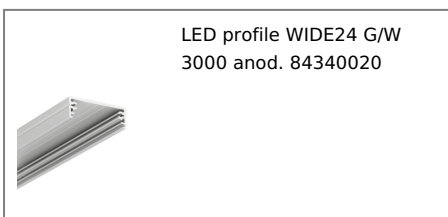

AVAILABLE COLORS

AVAILABLE VARIANTS

1000 mm, 2000 mm, 3000 mm, 4050 mm