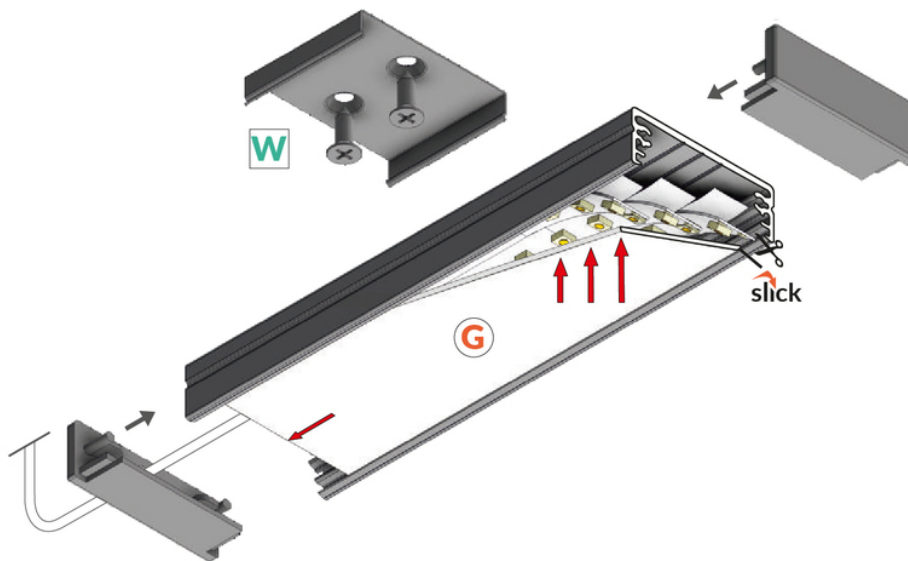

LED PROFILE WIDE24 G/W 3000 RAW ALU.

Furniture

Surface

- possibility of installing 3 parallel 8 mm LED strips
- socket with Slick function
- C11

EU industrial designs

CE

Made in Poland

Buy product

Material: aluminium

Color: raw aluminium

Length [mm]: 3000

Weight [kg]: 0.678

Net weight [kg]: 0.018

Country of origin: PL

Measurement unit: qty

Product packaging dimensions [mm]: 3000 x 32 x 11

END CAPS

MOUNTING PLATES