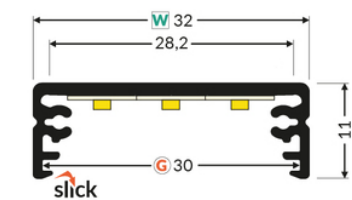

LED PROFILE WIDE24 G/W 3000 RAW ALU.

Furniture

Surface

- possibility of installing 3 parallel 8 mm LED strips
- socket with Slick function
- C11

EU industrial designs

CE

Made in Poland

Buy product

Material: aluminium

Color: raw aluminium

Length [mm]: 3000

Weight [kg]: 0.678

Net weight [kg]: 0.018

Country of origin: PL

Measurement unit: qty

Product packaging dimensions [mm]: 3000 x 32 x 11