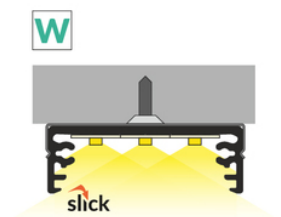

LED PROFILE WIDE24 G/W 3000 RAW ALU.

Furniture

Surface

- possibility of installing 3 parallel 8 mm LED strips
- socket with Slick function
- C11

EU industrial designs

CE

Made in Poland

Buy product