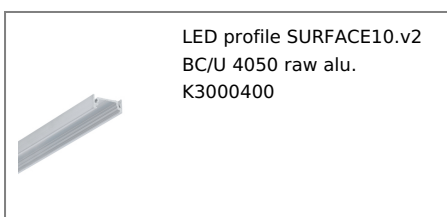

AVAILABLE COLORS

AVAILABLE VARIANTS

2000 mm, 4050 mm, 1000 mm, 3000 mm

Matching elements

TOPMET LIGHT KŁOSOWICZ WIŚNIEWSKI sp. z o.o.

Ostrowska 354 | 61-312 Poznań | POLAND

tel.: +48 61 872 75 00

info@topmet.pl

pdf card generation date: 29.06.2026