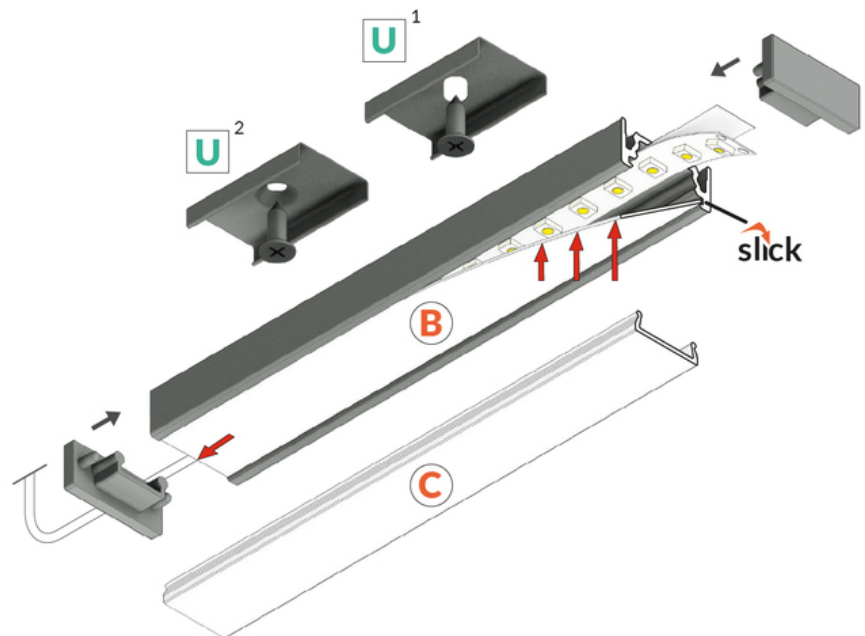

## RAL9003 /PLASTIC BAG

Surface

Furniture

max 10 mm

- a new generation of surface profiles
- basic and aesthetically pleasing furniture profile
- hidden mounting
- reduced weight
- updated design

Buy product

## AVAILABLE VARIANTS

2000 mm, 4050 mm, 1000 mm, 3000 mm