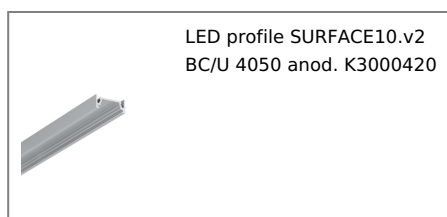

AVAILABLE COLORS

AVAILABLE VARIANTS

2000 mm, 4050 mm, 1000 mm, 3000 mm

Matching elements

TOPMET LIGHT KŁOSOWICZ WIŚNIEWSKI sp. z o.o.

Ostrowska 354 | 61-312 Poznań | POLAND

tel.: +48 61 872 75 00

info@topmet.pl

pdf card generation date: 29.06.2026