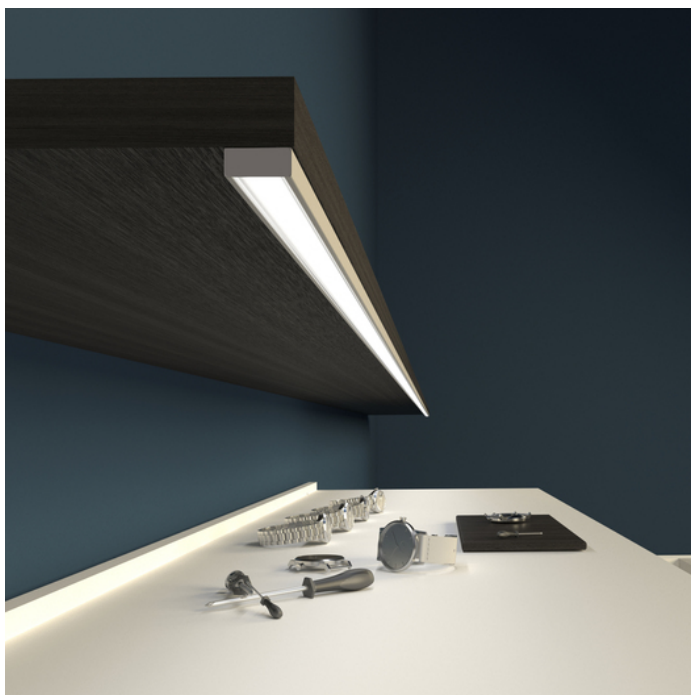

# LED PROFILE SURFACE10.V2 BC/U 4050 WHITE PAINTED

## RAL9003 /PLASTIC BAG

Surface

Furniture

max 10 mm

- a new generation of surface profiles
- basic and aesthetically pleasing furniture profile
- hidden mounting
- reduced weight
- updated design

Buy product