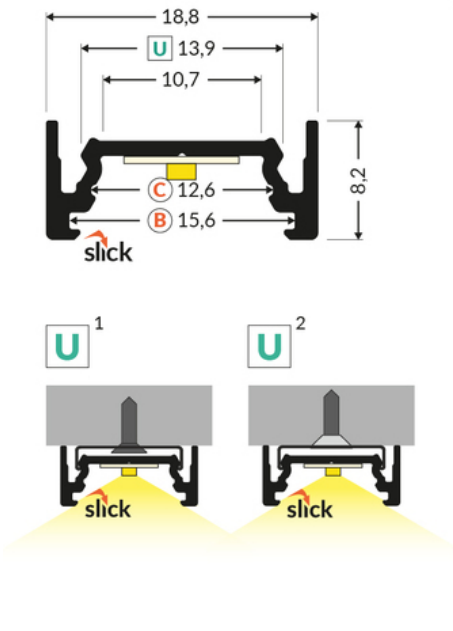

## RAL9003 /PLASTIC BAG

Surface

Furniture

max 10 mm

- a new generation of surface profiles
- basic and aesthetically pleasing furniture profile
- hidden mounting
- reduced weight
- updated design

Buy product

Country of origin: PL

Measurement unit: qty

Product packaging dimensions [mm]: 4050 x 18,8 x 8,2

Bulk packing [qty]: 10

Master packaging type: Bulk

Product with gross packaging weight [kg]: 5.68

## AVAILABLE VARIANTS

2000 mm, 4050 mm, 1000 mm, 3000 mm