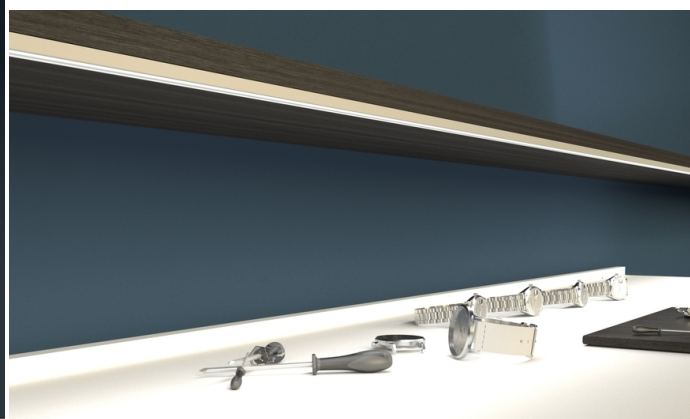

# LED PROFILE SURFACE10.V2 BC/U 4050 WHITE PAINTED

## RAL9003 /PLASTIC BAG

Surface

Furniture

max 10 mm

- a new generation of surface profiles
- basic and aesthetically pleasing furniture profile
- hidden mounting
- reduced weight
- updated design

Buy product