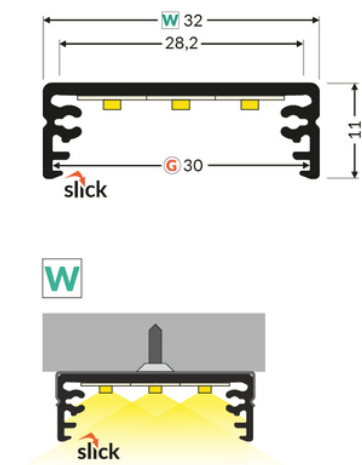

LED PROFILE WIDE24 G/W 3000 ANOD.

	<ul style="list-style-type: none">• possibility of installing 3 parallel 8 mm LED strips• socket with Slick function• C11	 CE  EU industrial designs  Made in Poland	 Buy product
---	---	---	--

Basic Informations

<p>EAN: 5901597253860 Index: 84340020 Material: aluminium Color: anodized Length [mm]: 3000 Weight [kg]: 0.678 Net weight [kg]: 0.012 Country of origin: PL</p>	<p>Measurement unit: qty Product packaging dimensions [mm]: 3000 x 32 x 11 Bulk packing [qty]: 40 Master packaging type: Bulk Product with gross packaging weight [kg]: 27.12</p>
--	---

AVAILABLE COLORS

AVAILABLE VARIANTS

1000 mm, 2000 mm, 3000 mm, 4050 mm

Matching elements

DIFFUSERS

END CAPS

MOUNTING PLATES