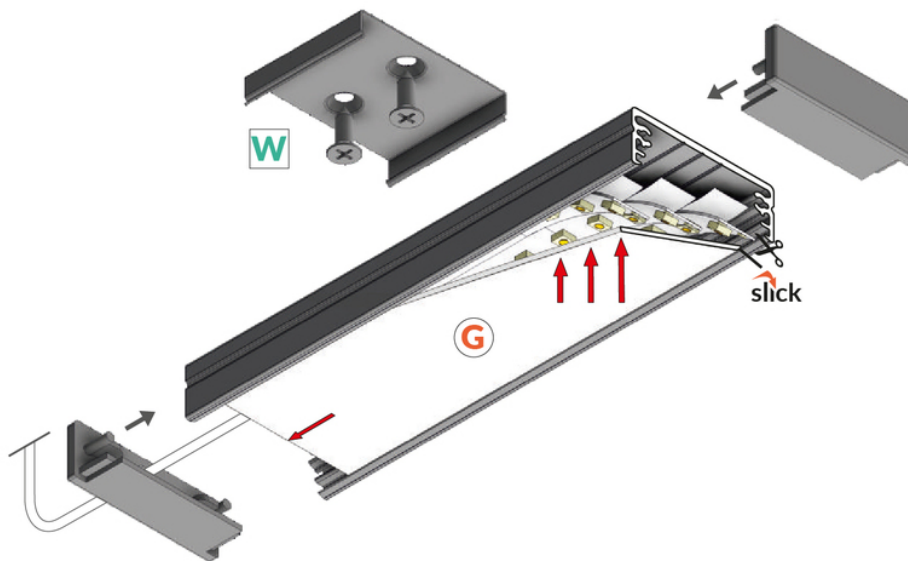

LED PROFILE WIDE24 G/W 3000 ANOD.

	<ul style="list-style-type: none">• possibility of installing 3 parallel 8 mm LED strips• socket with Slick function• C11	 CE  EU industrial designs  Made in Poland	 Buy product
---	---	---	--

Basic Informations

<p>EAN: 5901597253860 Index: 84340020 Material: aluminium Color: anodized Length [mm]: 3000 Weight [kg]: 0.678 Net weight [kg]: 0.012 Country of origin: PL</p>	<p>Measurement unit: qty Product packaging dimensions [mm]: 3000 x 32 x 11 Bulk packing [qty]: 40 Master packaging type: Bulk Product with gross packaging weight [kg]: 27.12</p>
--	---

AVAILABLE COLORS

AVAILABLE VARIANTS

1000 mm, 2000 mm, 3000 mm, 4050 mm

Matching elements

DIFFUSERS

END CAPS

MOUNTING PLATES