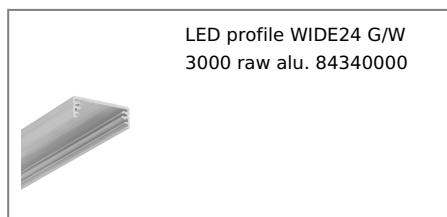

AVAILABLE COLORS

AVAILABLE VARIANTS

1000 mm, 2000 mm, 3000 mm, 4050 mm