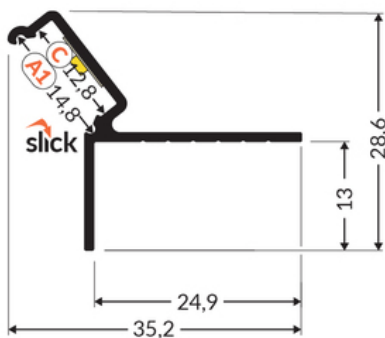

LED PROFILE GLOW12 DOWN A1C 4050 RAW ALU.

Spackle in

Architectural

	<ul style="list-style-type: none">• for finishing suspended ceilings• a gentle glow of light on the wall• easy and aesthetically pleasing finish to the edges• profile for finishing of plasterboards with a minimum thickness of 12,5 mm	<p> CE</p> <p> EU industrial designs</p> <p> Made in Poland</p>	 <p>Buy product</p>
---	--	--	--

Basic Informations

EAN: 5901597236733
Index: K7000400
Material: aluminium
Color: raw aluminium
Length [mm]: 4050
Weigh [kg]: 0.774
Country of origin: PL

Measurement unit: qty
Product packaging dimensions [mm]: 4050 x 35,2 x 28,6
Bulk packing [qty]: 40
Master packaging type: Bulk
Product with gross packaging weight [kg]: 30.96

AVAILABLE VARIANTS

1000 mm, 2000 mm, 3000 mm, 4050 mm

Matching elements

DIFFUSERS

**diffuser C click 20m reel
opal /pack**
index: 76360038S

**diffuser A1 slide 2000
opal**
index: J6000938

**diffuser A1 slide 2000
frosted**
index: J6000939