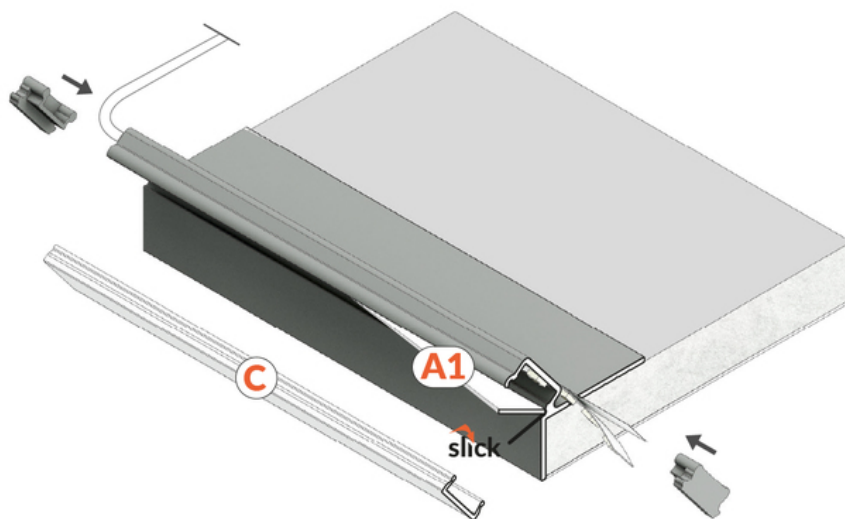

LED PROFILE GLOW12 DOWN A1C 4050 RAW ALU.

Spackle in

Architectural

	<ul style="list-style-type: none">• for finishing suspended ceilings• a gentle glow of light on the wall• easy and aesthetically pleasing finish to the edges• profile for finishing of plasterboards with a minimum thickness of 12,5 mm	<p> CE</p> <p> EU industrial designs</p> <p> Made in Poland</p>	 <p>Buy product</p>
---	--	--	--

Basic Informations

EAN: 5901597236733
Index: K7000400
Material: aluminium
Color: raw aluminium
Length [mm]: 4050
Weigh [kg]: 0.774
Country of origin: PL

Measurement unit: qty
Product packaging dimensions [mm]: 4050 x 35,2 x 28,6
Bulk packing [qty]: 40
Master packaging type: Bulk
Product with gross packaging weight [kg]: 30.96

AVAILABLE VARIANTS

1000 mm, 2000 mm, 3000 mm, 4050 mm

Matching elements

DIFFUSERS

**diffuser C click 20m reel
opal /pack**
index: 76360038S

**diffuser A1 slide 2000
opal**
index: J6000938

**diffuser A1 slide 2000
frosted**
index: J6000939

**diffuser A1 slide 2000
transparent**
index: J6000916

END CAPS

**end cap GLOW12 grey
[20pcs]**
index: K7999922