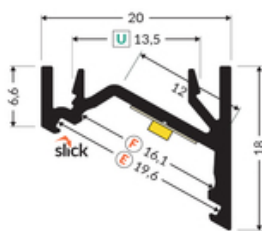

LED PROFILE CORNER12.V2 EF/U 4050 BLACK ANOD. /PLASTIC BAG

Corner

Furniture

| | | | |
|---|---|--|--|
|  | <ul style="list-style-type: none"> • a new generation of corner profiles • effective design • reduced weight • updated design | <p> CE</p> <p> EU industrial designs</p> <p> Made in Poland</p> |  <p>Buy product</p> |
|---|---|--|--|

Basic Informations

| | |
|---|---|
| <p>EAN: 5901597217817 Index: J7000421 Material: aluminium Color: black anodized Length [mm]: 4050 Weight [kg]: 0.56 Net weight [kg]: 0.029 Country of origin: PL</p> | <p>Measurement unit: qty Product packaging dimensions [mm]: 4050 x 20 x 18 Bulk packing [qty]: 10 Master packaging type: Bulk Product with gross packaging weight [kg]: 5.6</p> |
|---|---|