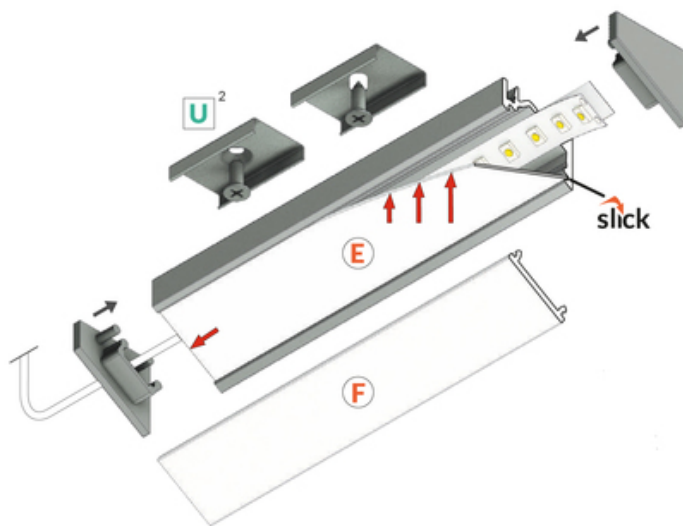

LED PROFILE CORNER12.V2 EF/U 4050 BLACK ANOD. /PLASTIC BAG

Corner

Furniture

| | | | |
|---|---|--|--|
|  | <ul style="list-style-type: none"> • a new generation of corner profiles • effective design • reduced weight • updated design | <p> CE</p> <p> EU industrial designs</p> <p> Made in Poland</p> |  <p>Buy product</p> |
|---|---|--|--|

Basic Informations

| | |
|---|---|
| <p>EAN: 5901597217817 Index: J7000421 Material: aluminium Color: black anodized Length [mm]: 4050 Weight [kg]: 0.56 Net weight [kg]: 0.029 Country of origin: PL</p> | <p>Measurement unit: qty Product packaging dimensions [mm]: 4050 x 20 x 18 Bulk packing [qty]: 10 Master packaging type: Bulk Product with gross packaging weight [kg]: 5.6</p> |
|---|---|