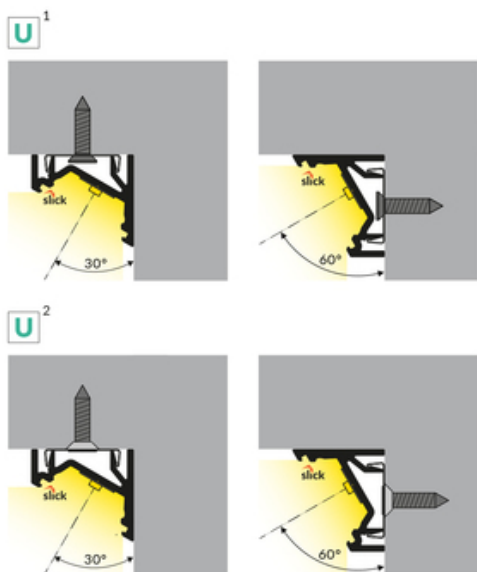

LED PROFILE CORNER12.V2 EF/U 4050 BLACK ANOD. /PLASTIC BAG

Corner

Furniture

| | | | |
|---|---|--|--|
|  | <ul style="list-style-type: none"> • a new generation of corner profiles • effective design • reduced weight • updated design | <p> CE</p> <p> EU industrial designs</p> <p> Made in Poland</p> |  <p>Buy product</p> |
|---|---|--|--|

Basic Informations

| | |
|---|---|
| <p>EAN: 5901597217817 Index: J7000421 Material: aluminium Color: black anodized Length [mm]: 4050 Weight [kg]: 0.56 Net weight [kg]: 0.029 Country of origin: PL</p> | <p>Measurement unit: qty Product packaging dimensions [mm]: 4050 x 20 x 18 Bulk packing [qty]: 10 Master packaging type: Bulk Product with gross packaging weight [kg]: 5.6</p> |
|---|---|