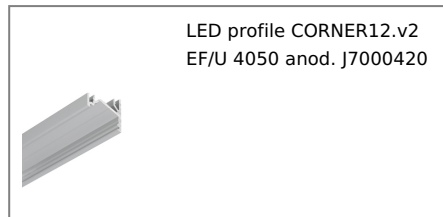

AVAILABLE COLORS

AVAILABLE VARIANTS

1000 mm, 2000 mm, 3000 mm, 4050 mm

Matching elements