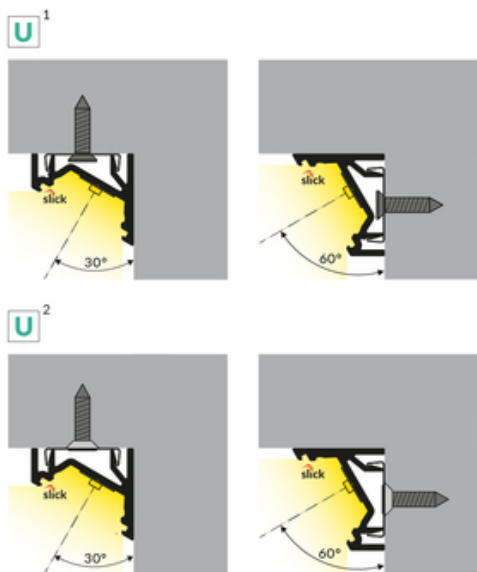

# LED PROFILE CORNER12.V2 EF/U 4050 RAW ALU.

Furniture

Corner

- a new generation of corner profiles
- effective design
- reduced weight
- updated design

EU industrial designs

CE

Made in Poland

Buy product