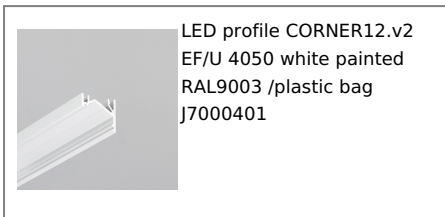

AVAILABLE COLORS

AVAILABLE VARIANTS

1000 mm, 2000 mm, 3000 mm, 4050 mm

Matching elements