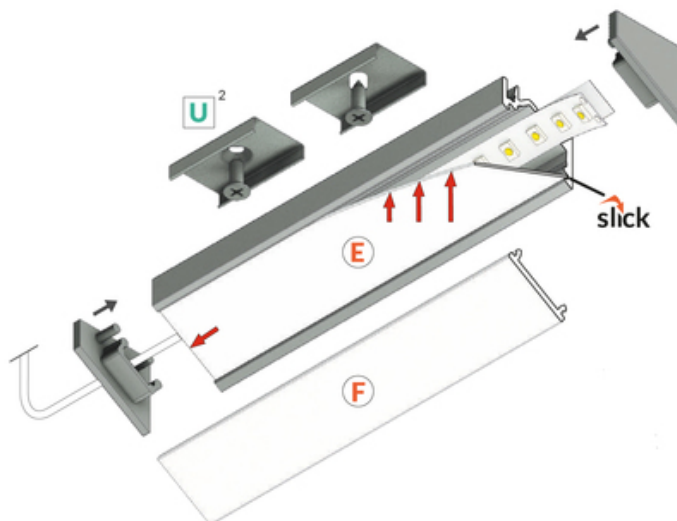

# LED PROFILE CORNER12.V2 EF/U 4050 RAW ALU.

Furniture

Corner

- a new generation of corner profiles
- effective design
- reduced weight
- updated design

EU industrial designs

CE

Made in Poland

Buy product

## AVAILABLE VARIANTS

1000 mm, 2000 mm, 3000 mm, 4050 mm