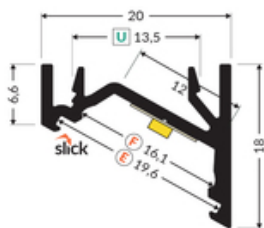

## Basic Informations

<p>EAN: 5901597217428          Index: J7000400          Material: aluminium          Color: raw aluminium          Length [mm]: 4050          Weigh [kg]: 0.531          Country of origin: PL</p>	<p>Measurement unit: qty          Product packaging dimensions [mm]: 4050 x 20 x 18          Bulk packing [qty]: 40          Master packaging type: Bulk          Product with gross packaging weight [kg]: 21.24</p>
--	---

## AVAILABLE VARIANTS

1000 mm, 2000 mm, 3000 mm, 4050 mm