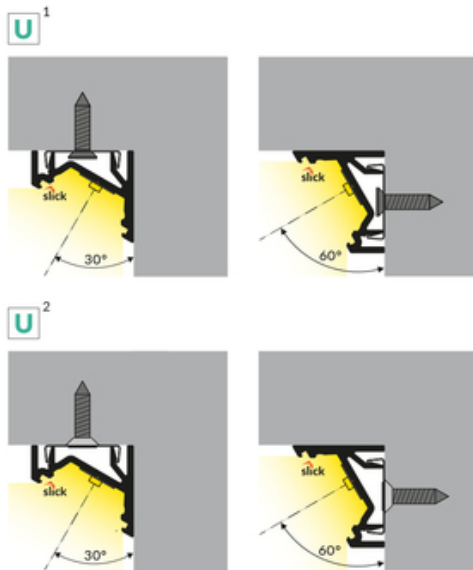

TOPMET LIGHT KŁOSOWICZ WIŚNIEWSKI sp. z o.o.

Ostrowska 354 | 61-312 Poznań | POLAND

tel.: +48 61 872 75 00

info@topmet.pl

pdf card generation date: 30.06.2026