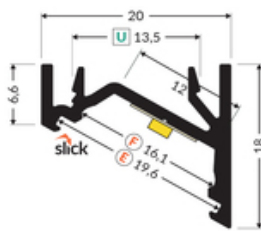

TOPMET LIGHT KŁOSOWICZ WIŚNIEWSKI sp. z o.o.

Ostrowska 354 | 61-312 Poznań | POLAND

tel.: +48 61 872 75 00

info@topmet.pl

pdf card generation date: 30.06.2026