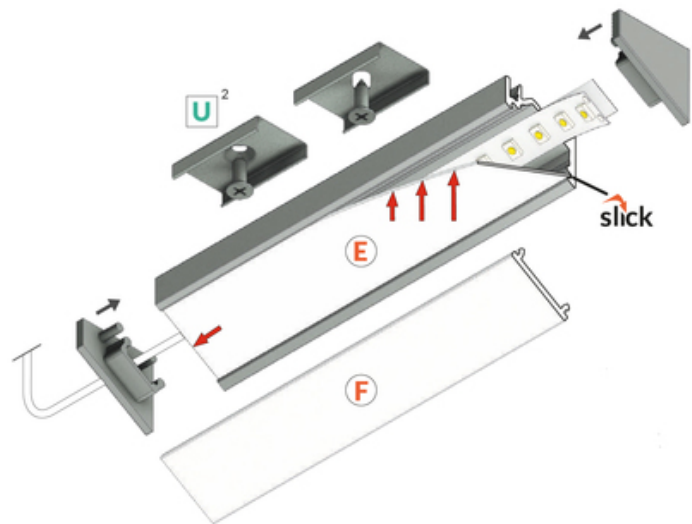

TOPMET LIGHT KŁOSOWICZ WIŚNIEWSKI sp. z o.o.

Ostrowska 354 | 61-312 Poznań | POLAND

tel.: +48 61 872 75 00

info@topmet.pl

pdf card generation date: 30.06.2026