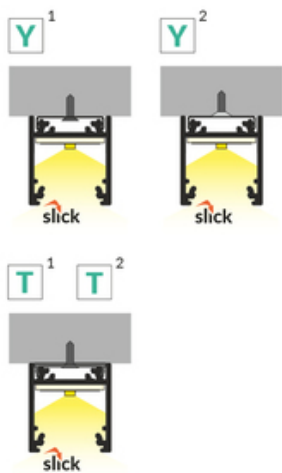

1*
end cap E7
zaślepka E7

TOPMET LIGHT KŁOSOWICZ WIŚNIEWSKI sp. z o.o.

Ostrowska 354 | 61-312 Poznań | POLAND

tel.: +48 61 872 75 00

info@topmet.pl

pdf card generation date: 28.06.2026