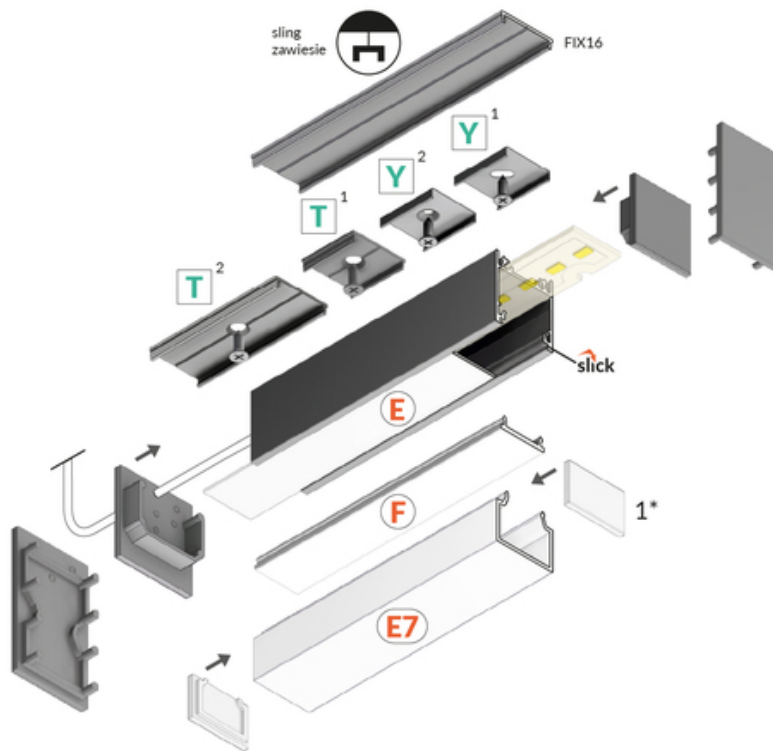

1*
end cap E7
zaślepka E7

TOPMET LIGHT KŁOSOWICZ WIŚNIEWSKI sp. z o.o.

Ostrowska 354 | 61-312 Poznań | POLAND

tel.: +48 61 872 75 00

info@topmet.pl

pdf card generation date: 28.06.2026