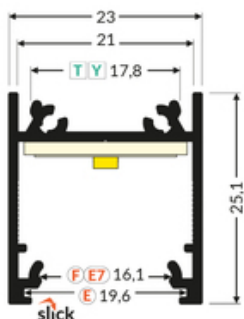

1*
end cap E7
zaślepka E7

TOPMET LIGHT KŁOSOWICZ WIŚNIEWSKI sp. z o.o.

Ostrowska 354 | 61-312 Poznań | POLAND

tel.: +48 61 872 75 00

info@topmet.pl

pdf card generation date: 28.06.2026