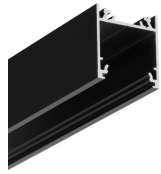

LED PROFILE LINEA20 EE7F/TY 4050 BLACK ANOD. /PLASTIC BAG

Surface

Furniture

- over 20 accessories available
- possibility of suspension along with the power supply
- angled connections illuminated
- continuous light line (with 120 LEDs/m and opal diffuser applied)