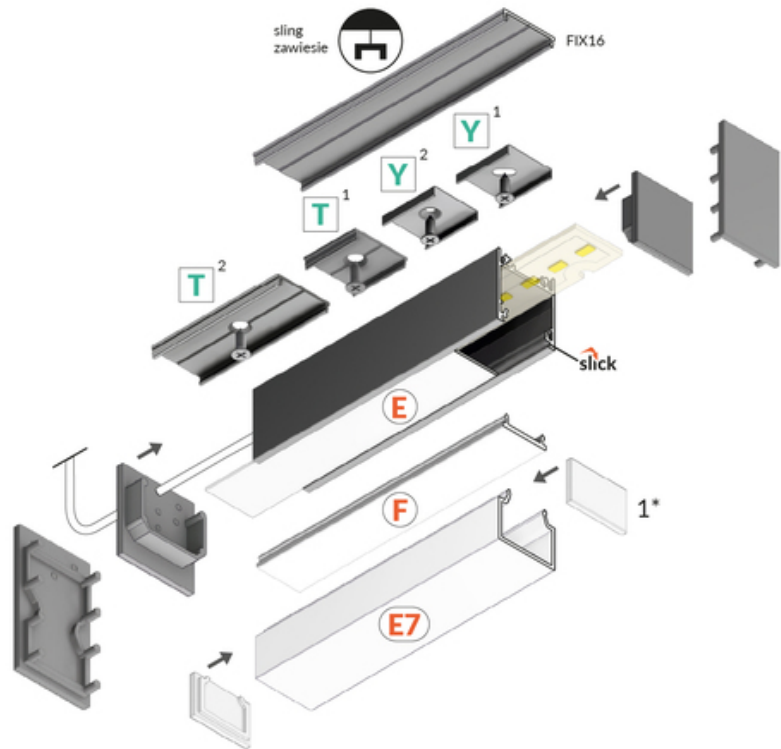

1*
end cap E7
zaślepka E7

TOPMET LIGHT KŁOSOWICZ WIŚNIEWSKI sp. z o.o.

Ostrowska 354 | 61-312 Poznań | POLAND

tel.: +48 61 872 75 00

info@topmet.pl

pdf card generation date: 16.06.2026