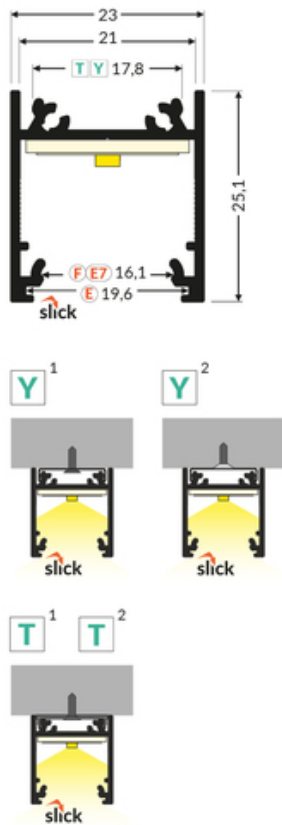

1*
end cap E7
zaślepka E7

TOPMET LIGHT KŁOSOWICZ WIŚNIEWSKI sp. z o.o.

Ostrowska 354 | 61-312 Poznań | POLAND

tel.: +48 61 872 75 00

info@topmet.pl

pdf card generation date: 16.06.2026