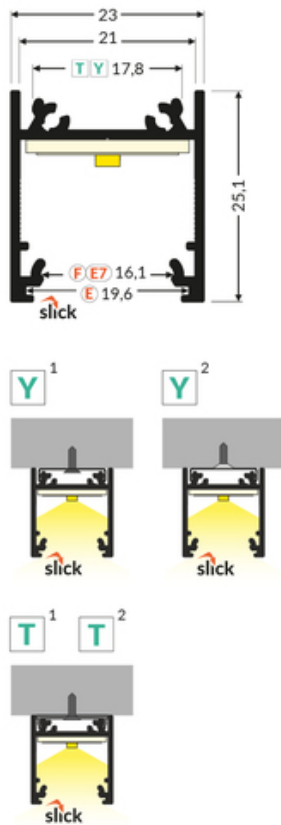

1*
end cap E7
zaślepka E7

TOPMET LIGHT KŁOSOWICZ WIŚNIEWSKI sp. z o.o.

Ostrowska 354 | 61-312 Poznań | POLAND

tel.: +48 61 872 75 00

info@topmet.pl

pdf card generation date: 28.06.2026