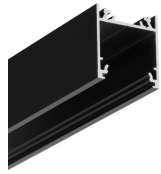

# LED PROFILE LINEA20 EE7F/TY 3000 BLACK ANOD. /PLASTIC BAG

Surface

Furniture

- over 20 accessories available
- possibility of suspension along with the power supply
- angled connections illuminated
- continuous light line (with 120 LEDs/m and opal diffuser applied)