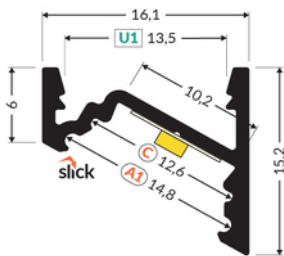

LED PROFILE CORNER10.V2 A1C/U1 3000 BLACK ANOD. /PLASTIC BAG

Corner

Furniture

max 10 mm

- a new generation of corner profiles
- effective design
- reduced weight (30% lighter than predecessor)
- updated design

CE

EU industrial designs

Made in Poland

Buy product

U1

Basic Informations

| | |
|---|--|
| <p>EAN: 5901597222170 Index: J6000321 Material: aluminium Color: black anodized Length [mm]: 3000 Weight [kg]: 0.411 Net weight [kg]: 0.018 Country of origin: PL</p> | <p>Measurement unit: qty Product packaging dimensions [mm]: 3000 x 16,1 x 15,2 Bulk packing [qty]: 10 Master packaging type: Bulk Product with gross packaging weight [kg]: 4.11</p> |
|---|--|