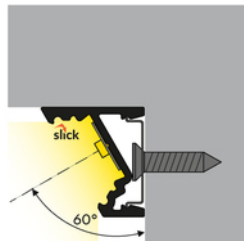

LED PROFILE CORNER10.V2 A1C/U1 3000 BLACK ANOD. /PLASTIC BAG

Corner

Furniture

max 10 mm

- a new generation of corner profiles
- effective design
- reduced weight (30% lighter than predecessor)
- updated design

CE

EU industrial designs

Made in Poland

Buy product

U1