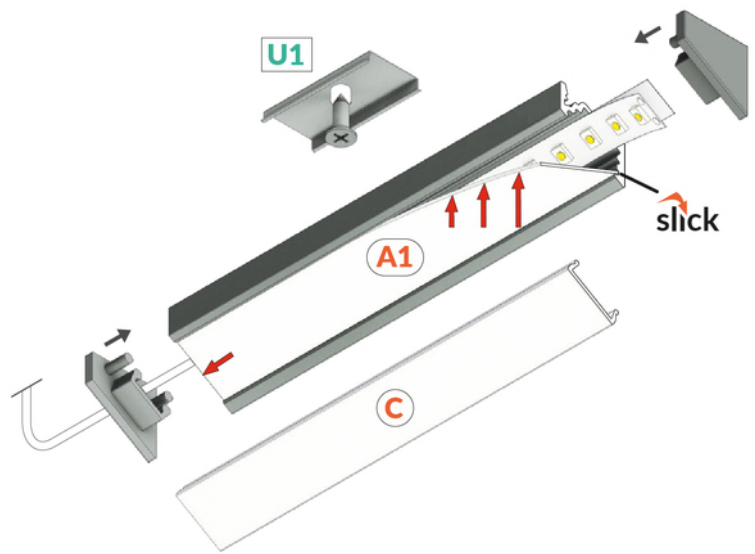

LED PROFILE CORNER10.V2 A1C/U1 3000 BLACK ANOD. /PLASTIC BAG

Corner

Furniture

max 10 mm

- a new generation of corner profiles
- effective design
- reduced weight (30% lighter than predecessor)
- updated design

CE

EU industrial designs

Made in Poland

Buy product

U1

Basic Informations

| | |
|---|--|
| <p>EAN: 5901597222170 Index: J6000321 Material: aluminium Color: black anodized Length [mm]: 3000 Weight [kg]: 0.411 Net weight [kg]: 0.018 Country of origin: PL</p> | <p>Measurement unit: qty Product packaging dimensions [mm]: 3000 x 16,1 x 15,2 Bulk packing [qty]: 10 Master packaging type: Bulk Product with gross packaging weight [kg]: 4.11</p> |
|---|--|

AVAILABLE COLORS

| | | |
|--|--|---|
|  <p>LED profile CORNER10.v2 A1C/U1 3000 raw alu. J6000300</p> |  <p>LED profile CORNER10.v2 A1C/U1 3000 white painted RAL9003 /plastic bag J6000301</p> |  <p>LED profile CORNER10.v2 A1C/U1 3000 anod. J6000320</p> |
|--|--|---|