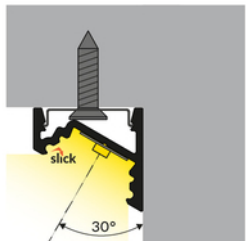

CE

EU industrial designs

Made in Poland

Buy product

U1

Basic Informations

| | |
|---|--|
| <p>EAN: 5901597222170 Index: J6000321 Material: aluminium Color: black anodized Length [mm]: 3000 Weight [kg]: 0.411 Net weight [kg]: 0.018 Country of origin: PL</p> | <p>Measurement unit: qty Product packaging dimensions [mm]: 3000 x 16,1 x 15,2 Bulk packing [qty]: 10 Master packaging type: Bulk Product with gross packaging weight [kg]: 4.11</p> |
|---|--|