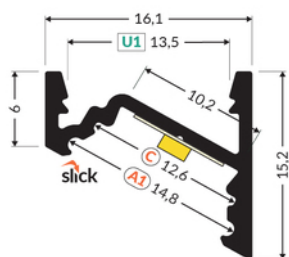

LED PROFILE CORNER10.V2 A1C/U1 3000 ANOD.

Corner

Furniture

max 10 mm

	<ul style="list-style-type: none"> • a new generation of corner profiles • effective design • reduced weight (30% lighter than predecessor) • updated design 	<ul style="list-style-type: none">  EU industrial designs  CE  Made in Poland 	 <p>Buy product</p>
---	--	---	--

Basic Informations

EAN: 5901597222156 Index: J6000320 Material: aluminium Color: anodized Length [mm]: 3000 Weight [kg]: 0.393 Country of origin: PL	Measurement unit: qty Product packaging dimensions [mm]: 3000 x 16,1 x 15,2 Bulk packing [qty]: 40 Master packaging type: Bulk Product with gross packaging weight [kg]: 15.72
---	--

AVAILABLE COLORS

 <p>LED profile CORNER10.v2 A1C/U1 3000 raw alu. J6000300</p>	 <p>LED profile CORNER10.v2 A1C/U1 3000 white painted RAL9003 /plastic bag J6000301</p>	 <p>LED profile CORNER10.v2 A1C/U1 3000 black anod. /plastic bag J6000321</p>
--	--	--

AVAILABLE VARIANTS

1000 mm, 2000 mm, 3000 mm, 4050 mm

Matching elements

DIFFUSERS

 <p>diffuser C click 3000 transparent index: 76650000</p>	 <p>diffuser C click 3000 opal index: 76650038</p>	 <p>diffuser C click 3000 black index: 76650041</p>
 <p>diffuser C click 20m reel opal /pack index: 76360038S</p>	 <p>diffuser A1 slide 3000 frosted index: J6001039</p>	