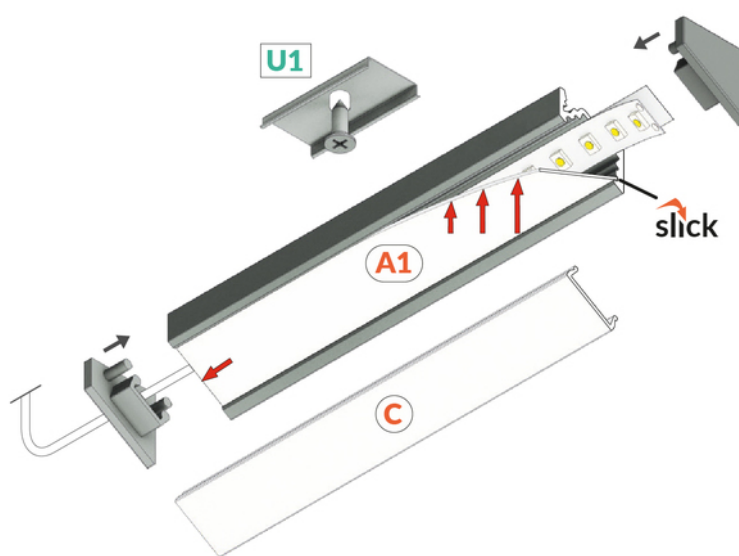

LED PROFILE CORNER10.V2 A1C/U1 3000 ANOD.

Corner

Furniture

max 10 mm

	<ul style="list-style-type: none"> • a new generation of corner profiles • effective design • reduced weight (30% lighter than predecessor) • updated design 	<ul style="list-style-type: none">  EU industrial designs  CE  Made in Poland 	 <p>Buy product</p>
---	--	---	--

Basic Informations

EAN: 5901597222156 Index: J6000320 Material: aluminium Color: anodized Length [mm]: 3000 Weight [kg]: 0.393 Country of origin: PL	Measurement unit: qty Product packaging dimensions [mm]: 3000 x 16,1 x 15,2 Bulk packing [qty]: 40 Master packaging type: Bulk Product with gross packaging weight [kg]: 15.72
---	--

AVAILABLE COLORS

 <p>LED profile CORNER10.v2 A1C/U1 3000 raw alu. J6000300</p>	 <p>LED profile CORNER10.v2 A1C/U1 3000 white painted RAL9003 /plastic bag J6000301</p>	 <p>LED profile CORNER10.v2 A1C/U1 3000 black anod. /plastic bag J6000321</p>
--	--	--