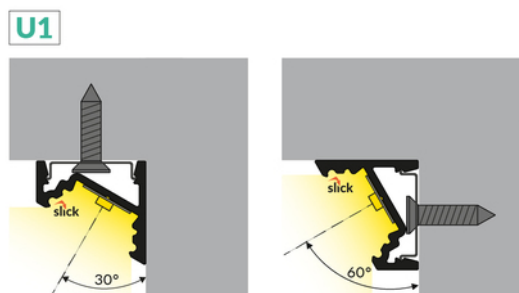

LED PROFILE CORNER10.V2 A1C/U1 3000 ANOD.

Corner

Furniture

max 10 mm

	<ul style="list-style-type: none"> • a new generation of corner profiles • effective design • reduced weight (30% lighter than predecessor) • updated design 	<ul style="list-style-type: none">  EU industrial designs  CE  Made in Poland 	 <p>Buy product</p>
---	--	---	--