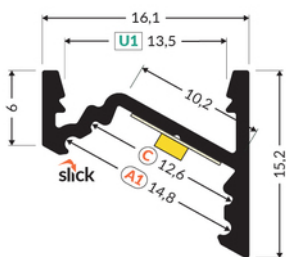

# LED PROFILE CORNER10.V2 A1C/U1 3000 WHITE PAINTED RAL9003 /PLASTIC BAG

Furniture

max 10 mm

Corner

- a new generation of corner profiles
- effective design
- reduced weight (30% lighter than predecessor)
- updated design

## Basic Informations

<p>EAN: 5901597222132 Index: J6000301 Material: aluminium Color: white painted Length [mm]: 3000 Weight [kg]: 0.459 Net weight [kg]: 0.018 Country of origin: PL</p>	<p>Measurement unit: qty Product packaging dimensions [mm]: 3000 x 16,1 x 15,2 Bulk packing [qty]: 10 Master packaging type: Bulk Product with gross packaging weight [kg]: 4.59</p>
--	--

## AVAILABLE VARIANTS

1000 mm, 2000 mm, 3000 mm, 4050 mm