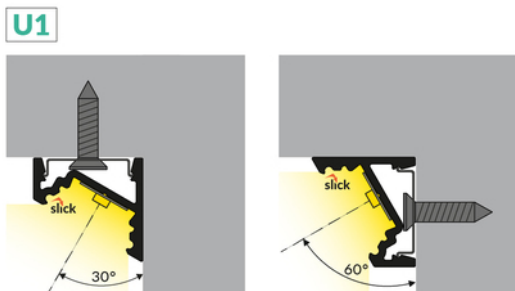

LED PROFILE CORNER10.V2 A1C/U1 3000 WHITE PAINTED RAL9003 /PLASTIC BAG

Furniture

max 10 mm

Corner

- a new generation of corner profiles
- effective design
- reduced weight (30% lighter than predecessor)
- updated design

EU industrial designs

CE

Made in Poland

Buy product