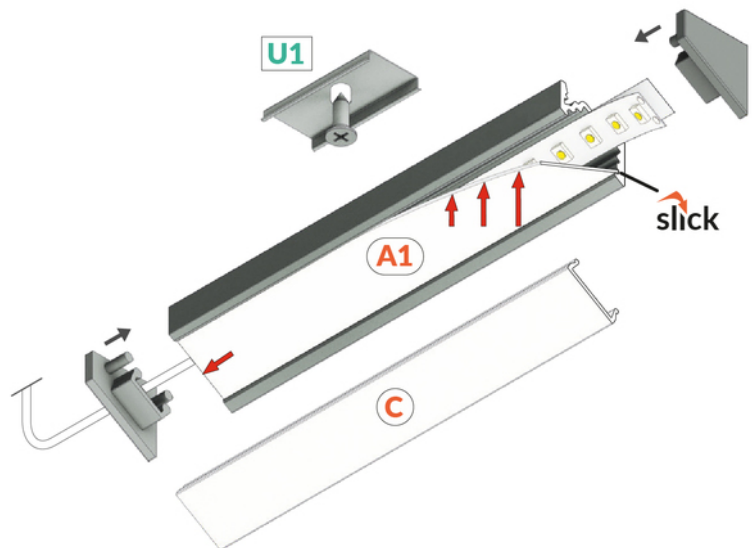

LED PROFILE CORNER10.V2 A1C/U1 3000 WHITE PAINTED RAL9003 /PLASTIC BAG

Furniture

max 10 mm

Corner

- a new generation of corner profiles
- effective design
- reduced weight (30% lighter than predecessor)
- updated design

EU industrial designs

CE

Made in Poland

Buy product