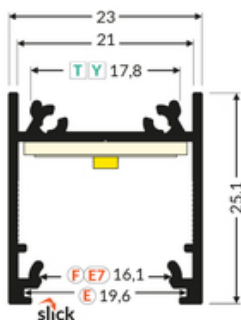

1*
end cap E7
zaślepka E7

TOPMET LIGHT KŁOSOWICZ WIŚNIEWSKI sp. z o.o.

Ostrowska 354 | 61-312 Poznań | POLAND

tel.: +48 61 872 75 00

info@topmet.pl

pdf card generation date: 30.06.2026