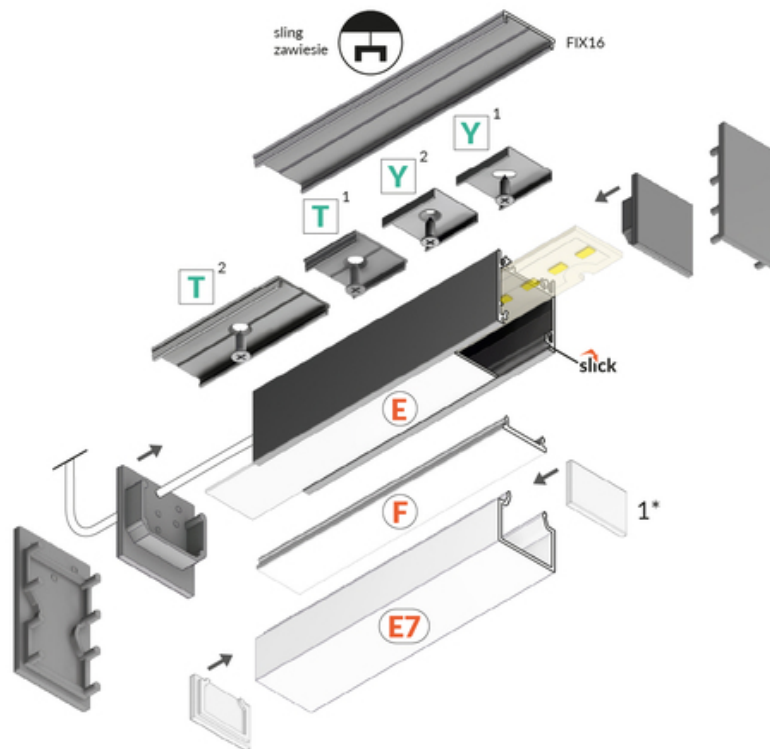

1*
end cap E7
zaślepka E7

TOPMET LIGHT KŁOSOWICZ WIŚNIEWSKI sp. z o.o.

Ostrowska 354 | 61-312 Poznań | POLAND

tel.: +48 61 872 75 00

info@topmet.pl

pdf card generation date: 30.06.2026