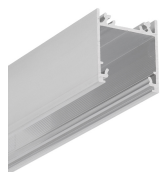

# LED PROFILE LINEA20 EE7F/TY 3000 RAW ALU.

Furniture

Surface

- over 20 accessories available
- possibility of suspension along with the power supply
- angled connections illuminated
- continuous light line (with 120 LEDs/m and opal diffuser applied)