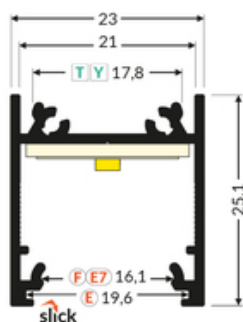

1*
end cap E7
zasłepka E7

TOPMET LIGHT KŁOSOWICZ WIŚNIEWSKI sp. z o.o.

Ostrowska 354 | 61-312 Poznań | POLAND

tel.: +48 61 872 75 00

info@topmet.pl

pdf card generation date: 15.06.2026