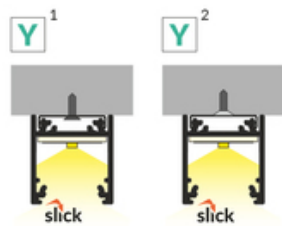

1*
end cap E7
zasłepka E7

TOPMET LIGHT KŁOSOWICZ WIŚNIEWSKI sp. z o.o.

Ostrowska 354 | 61-312 Poznań | POLAND

tel.: +48 61 872 75 00

info@topmet.pl

pdf card generation date: 15.06.2026