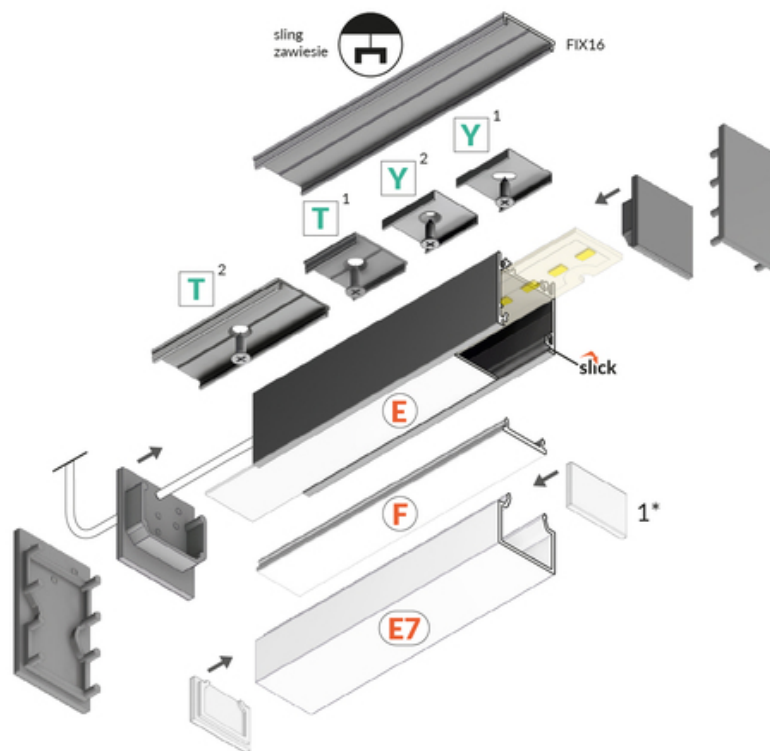

1*
end cap E7
zasłepka E7

TOPMET LIGHT KŁOSOWICZ WIŚNIEWSKI sp. z o.o.

Ostrowska 354 | 61-312 Poznań | POLAND

tel.: +48 61 872 75 00

info@topmet.pl

pdf card generation date: 15.06.2026